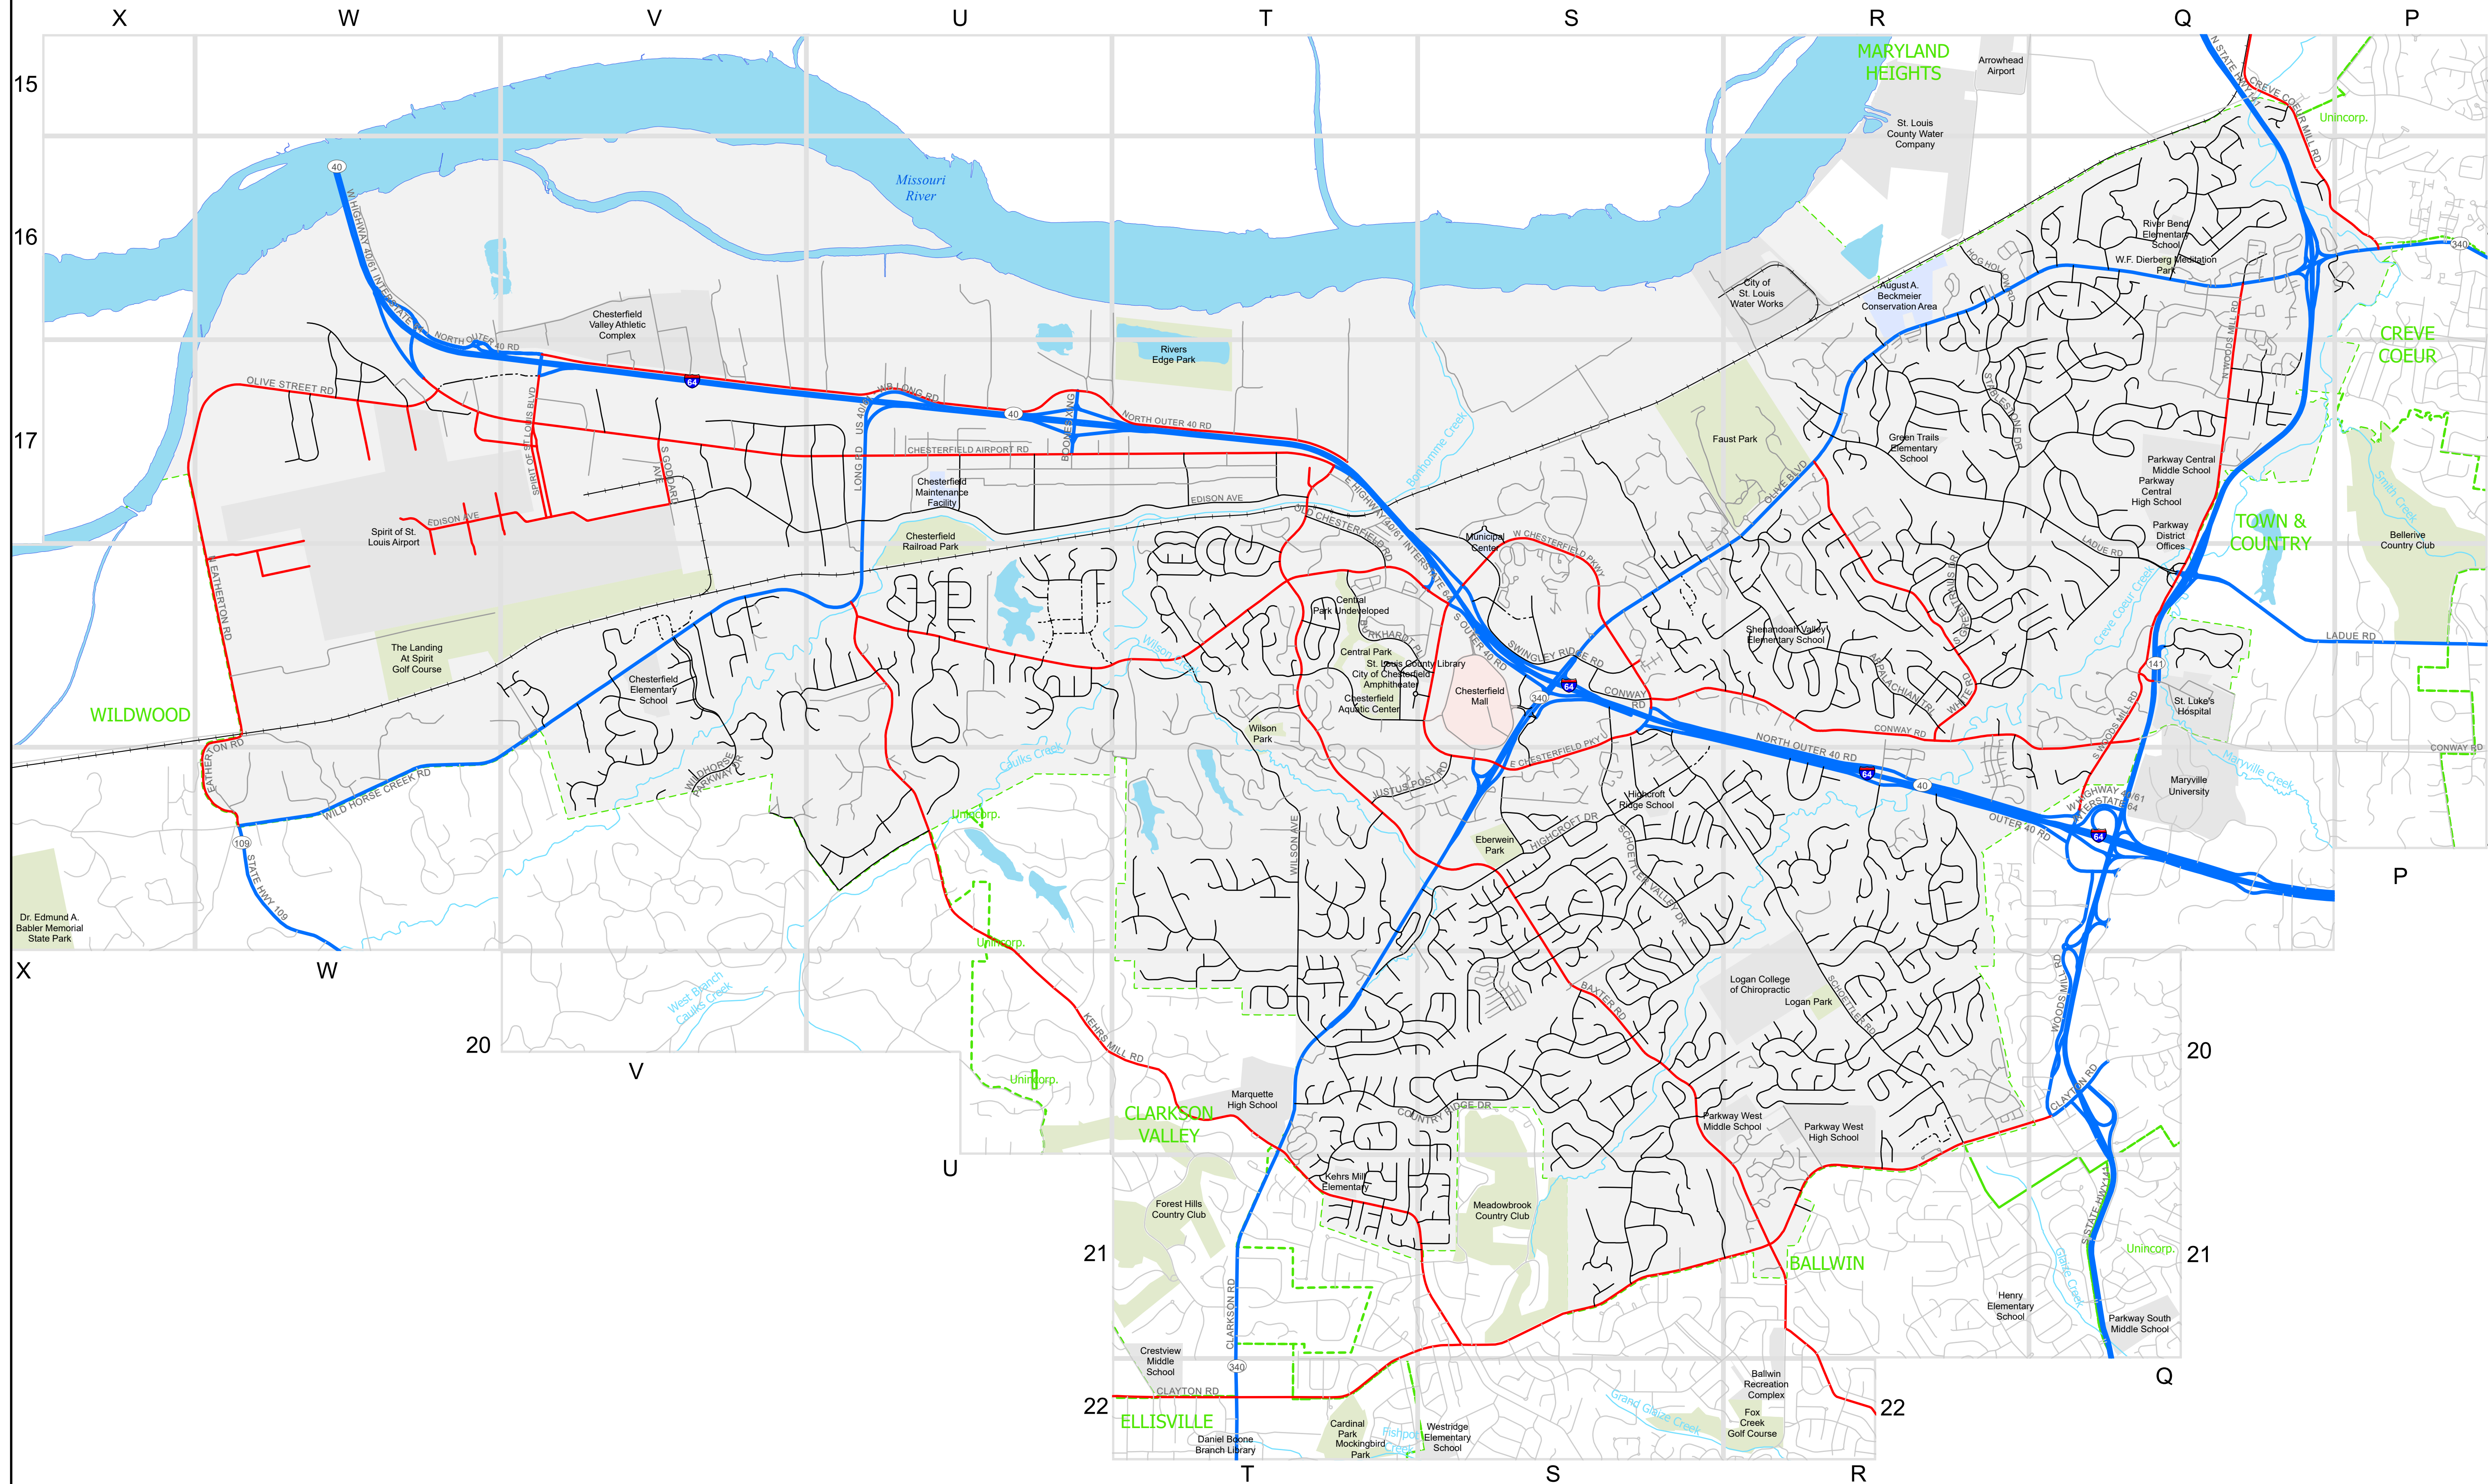

Street Base Map

Legend	
Roads	
	MODOT
	St Louis County
	Public (City of Chesterfield)
	Private
	Under Development
	Other Entity (Outside Boundaries)
	Railroad
	City of Chesterfield
	Other Municipal Corporation Boundaries
	Tax Map Index
	Missouri River
	Lakes
	Creeks