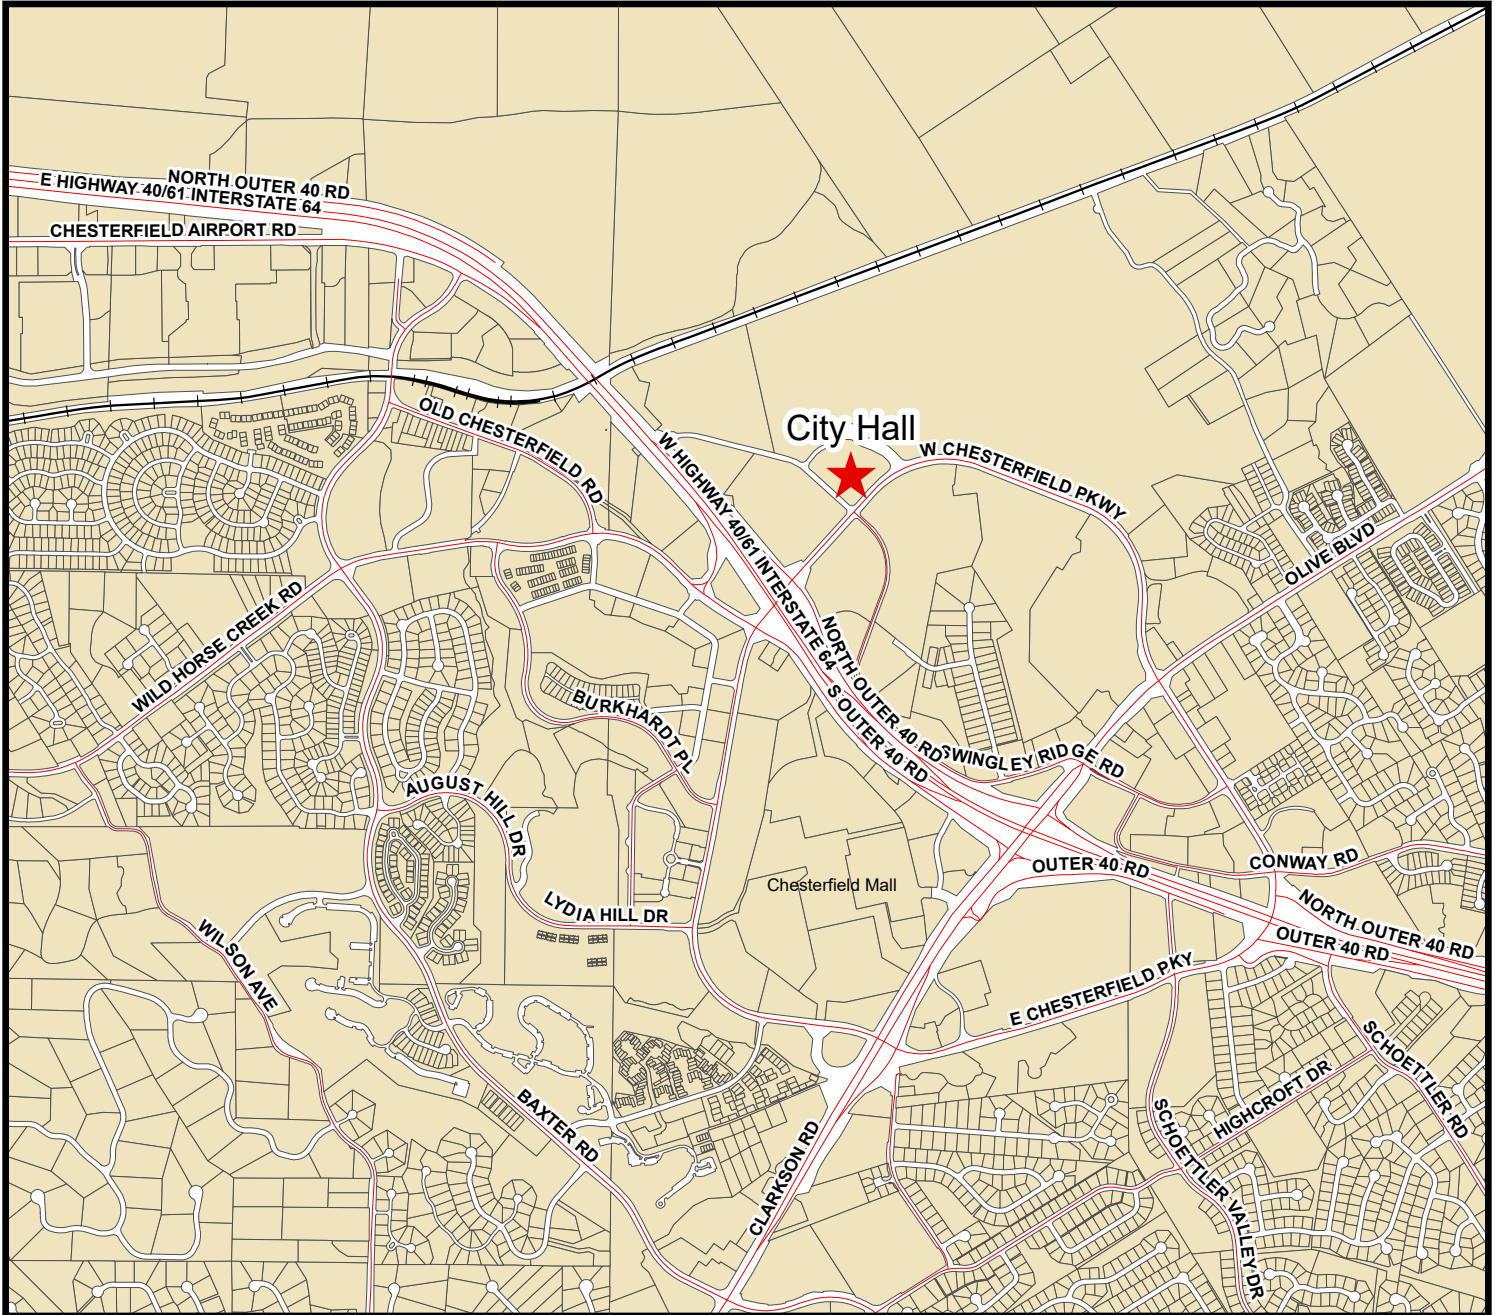

LOCATION MAP CITY HALL

690 CHESTERFIELD PKWY WEST . CHESTERFIELD . MISSOURI. 63017

DIRECTIONS:
THE CITY HALL IS LOCATED AT THE CORNER OF SWINGLEY RIDGE ROAD AND CHESTERFIELD PARKWAY WEST.

- * FROM THE EAST: TAKE I-64 WEST / US-40 WEST TO EXIT#19A TOWARD CHESTERFIELD PARKWAY. TURN RIGHT ONTO CHESTERFIELD PARKWAY WEST. TURN LEFT ONTO CITY CENTER DR
- * FROM THE WEST: TAKE I-64 EAST / US-40 EAST TO EXIT #19A TOWARD CHESTERFIELD PARKWAY. STAY IN LEFT LANE ONTO "WILD HORSE CREEK RD". TURN LEFT ON CHESTERFIELD PARKWAY WEST. TURN LEFT ONTO CITY CENTER DR
- * FROM THE SOUTH: TAKE CLARKSON ROAD / MO-340 NORTH TO CHESTERFIELD PARKWAY RAMP. TURN LEFT ONTO CHESTERFIELD PARKWAY WEST. TURN LEFT ONTO CITY CENTER DR
- * FROM THE NORTH: TAKE OLIVE BLVD / MO-340 SOUTH TO CHESTERFIELD PARKWAY. TURN RIGHT ONTO CHESTERFIELD PARKWAY WEST. TURN RIGHT ONTO CITY CENTER DR