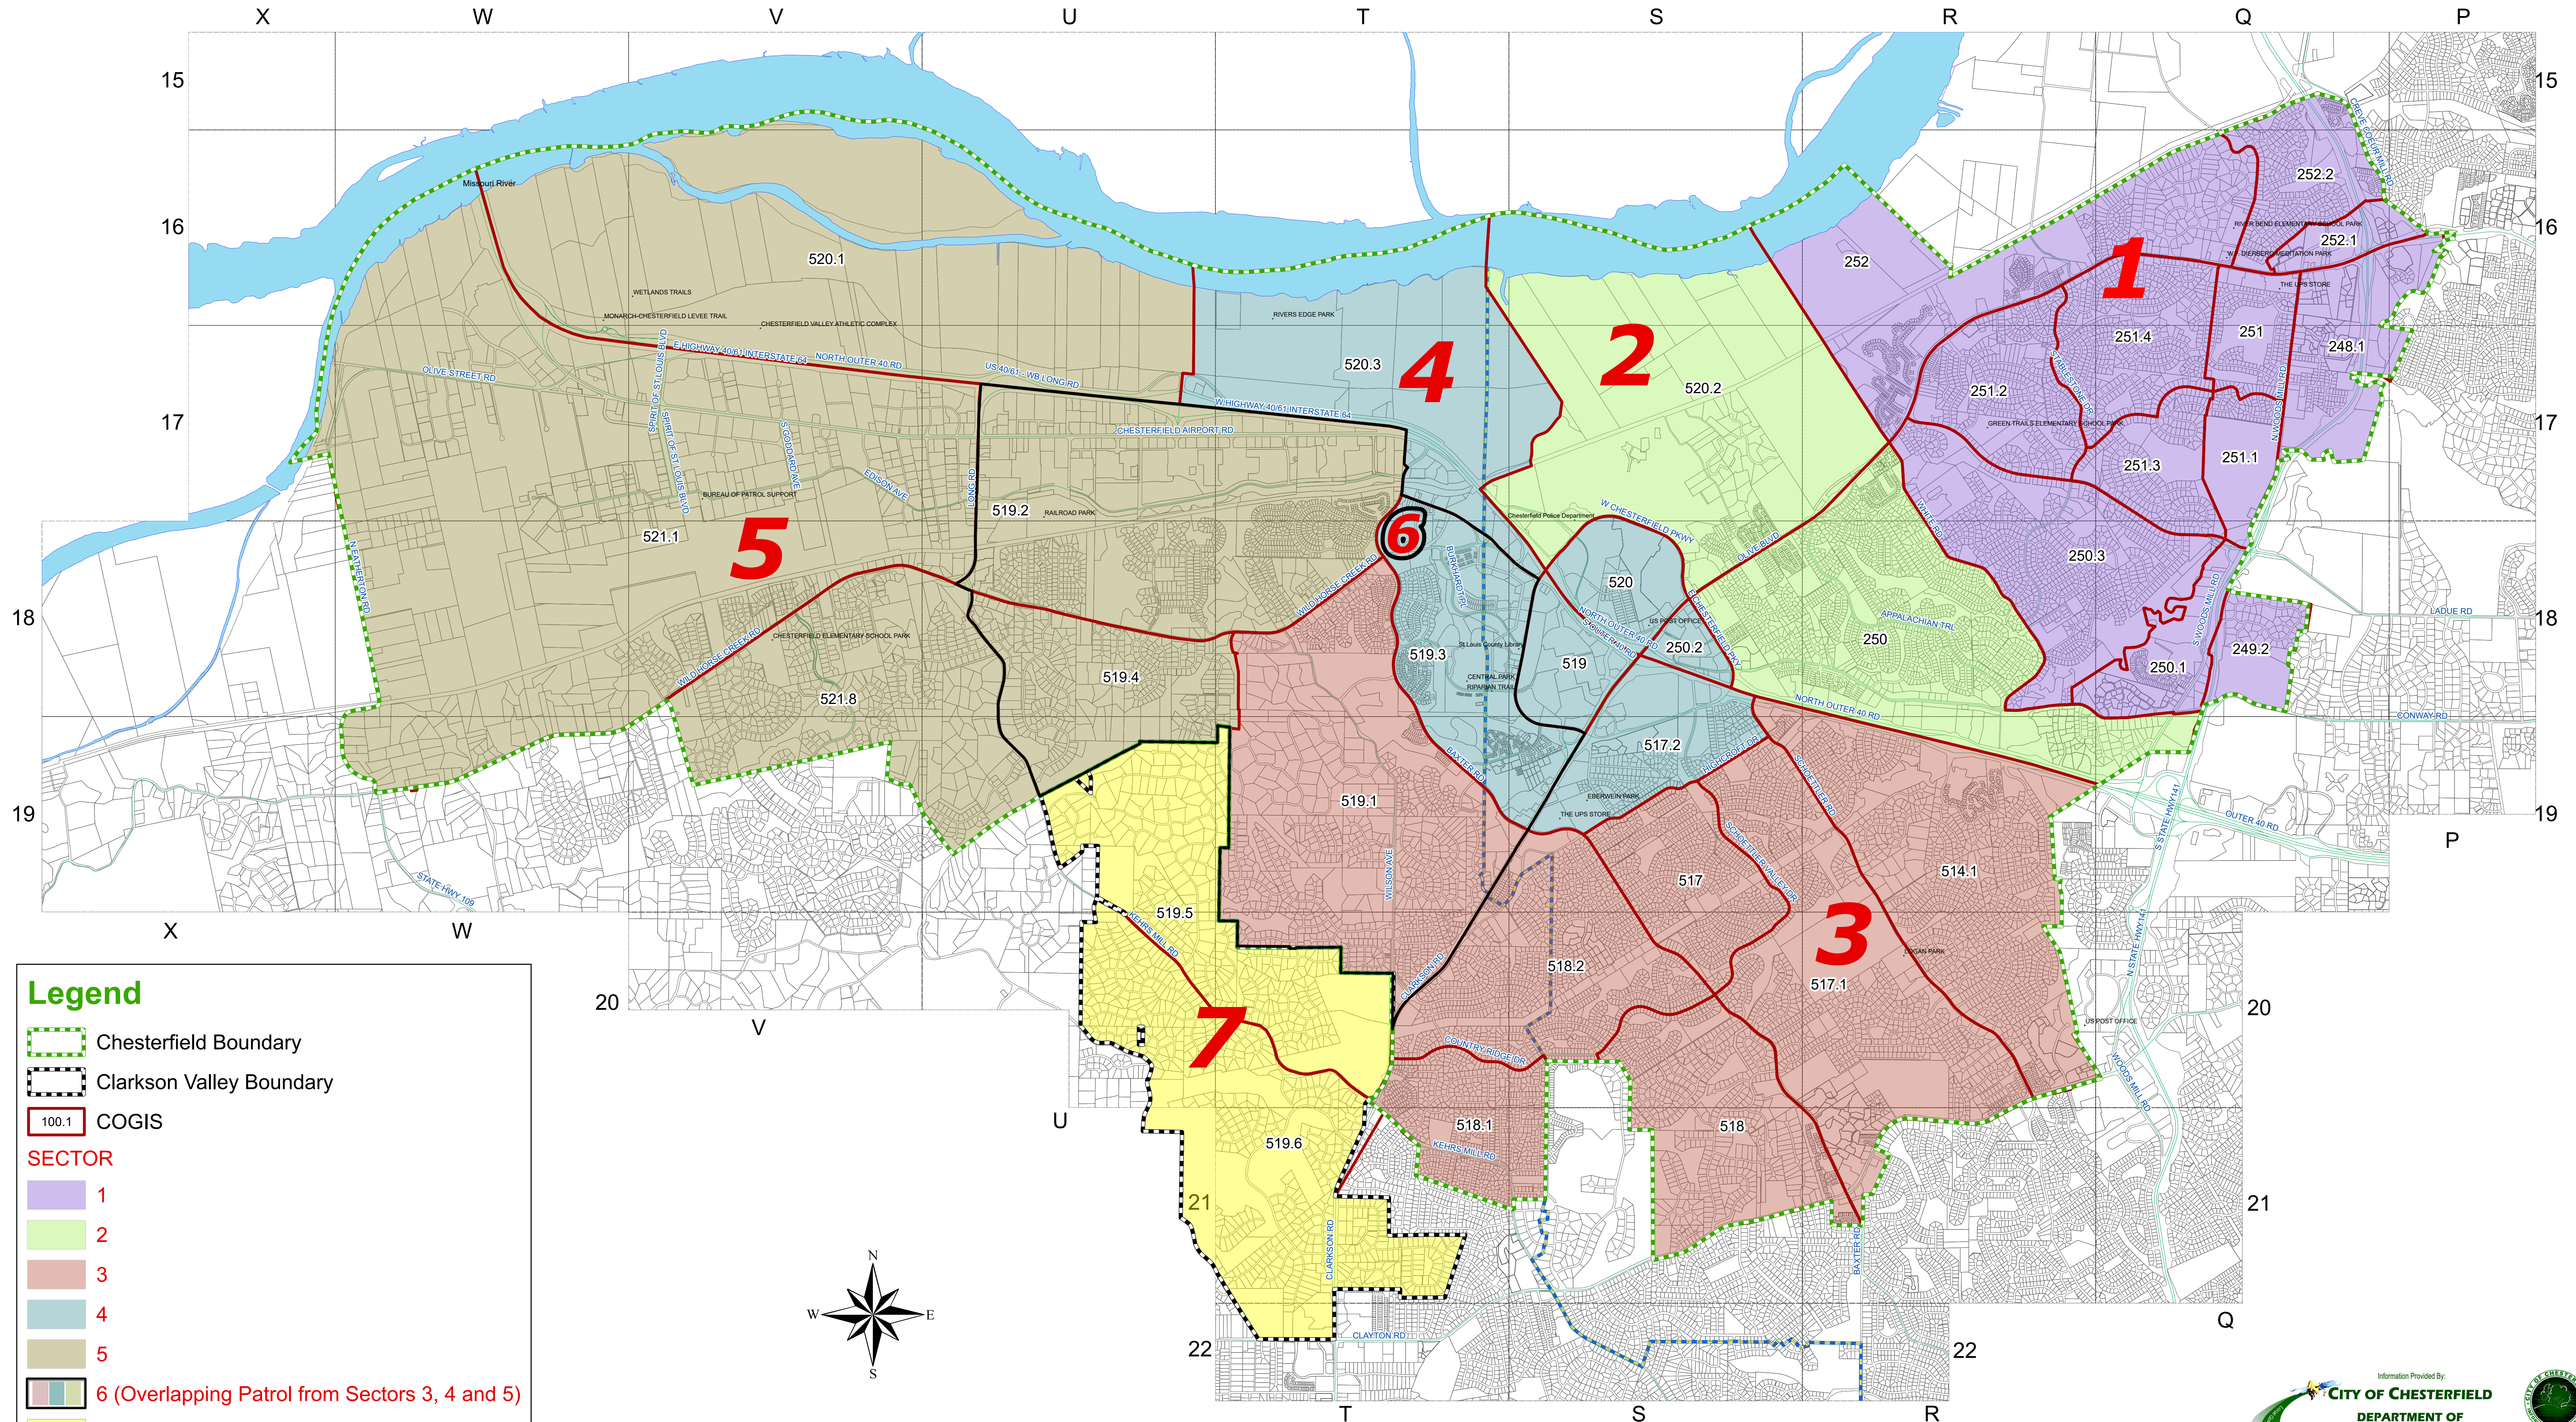

City of Chesterfield - Police Sector Map

Legend

- Chesterfield Boundary
- Clarkson Valley Boundary
- COGIS
- **SECTOR**
- 1
- 2
- 3
- 4
- 5
- 6 (Overlapping Patrol from Sectors 3, 4 and 5)
- 7 (Clarkson Valley)
- School District Line