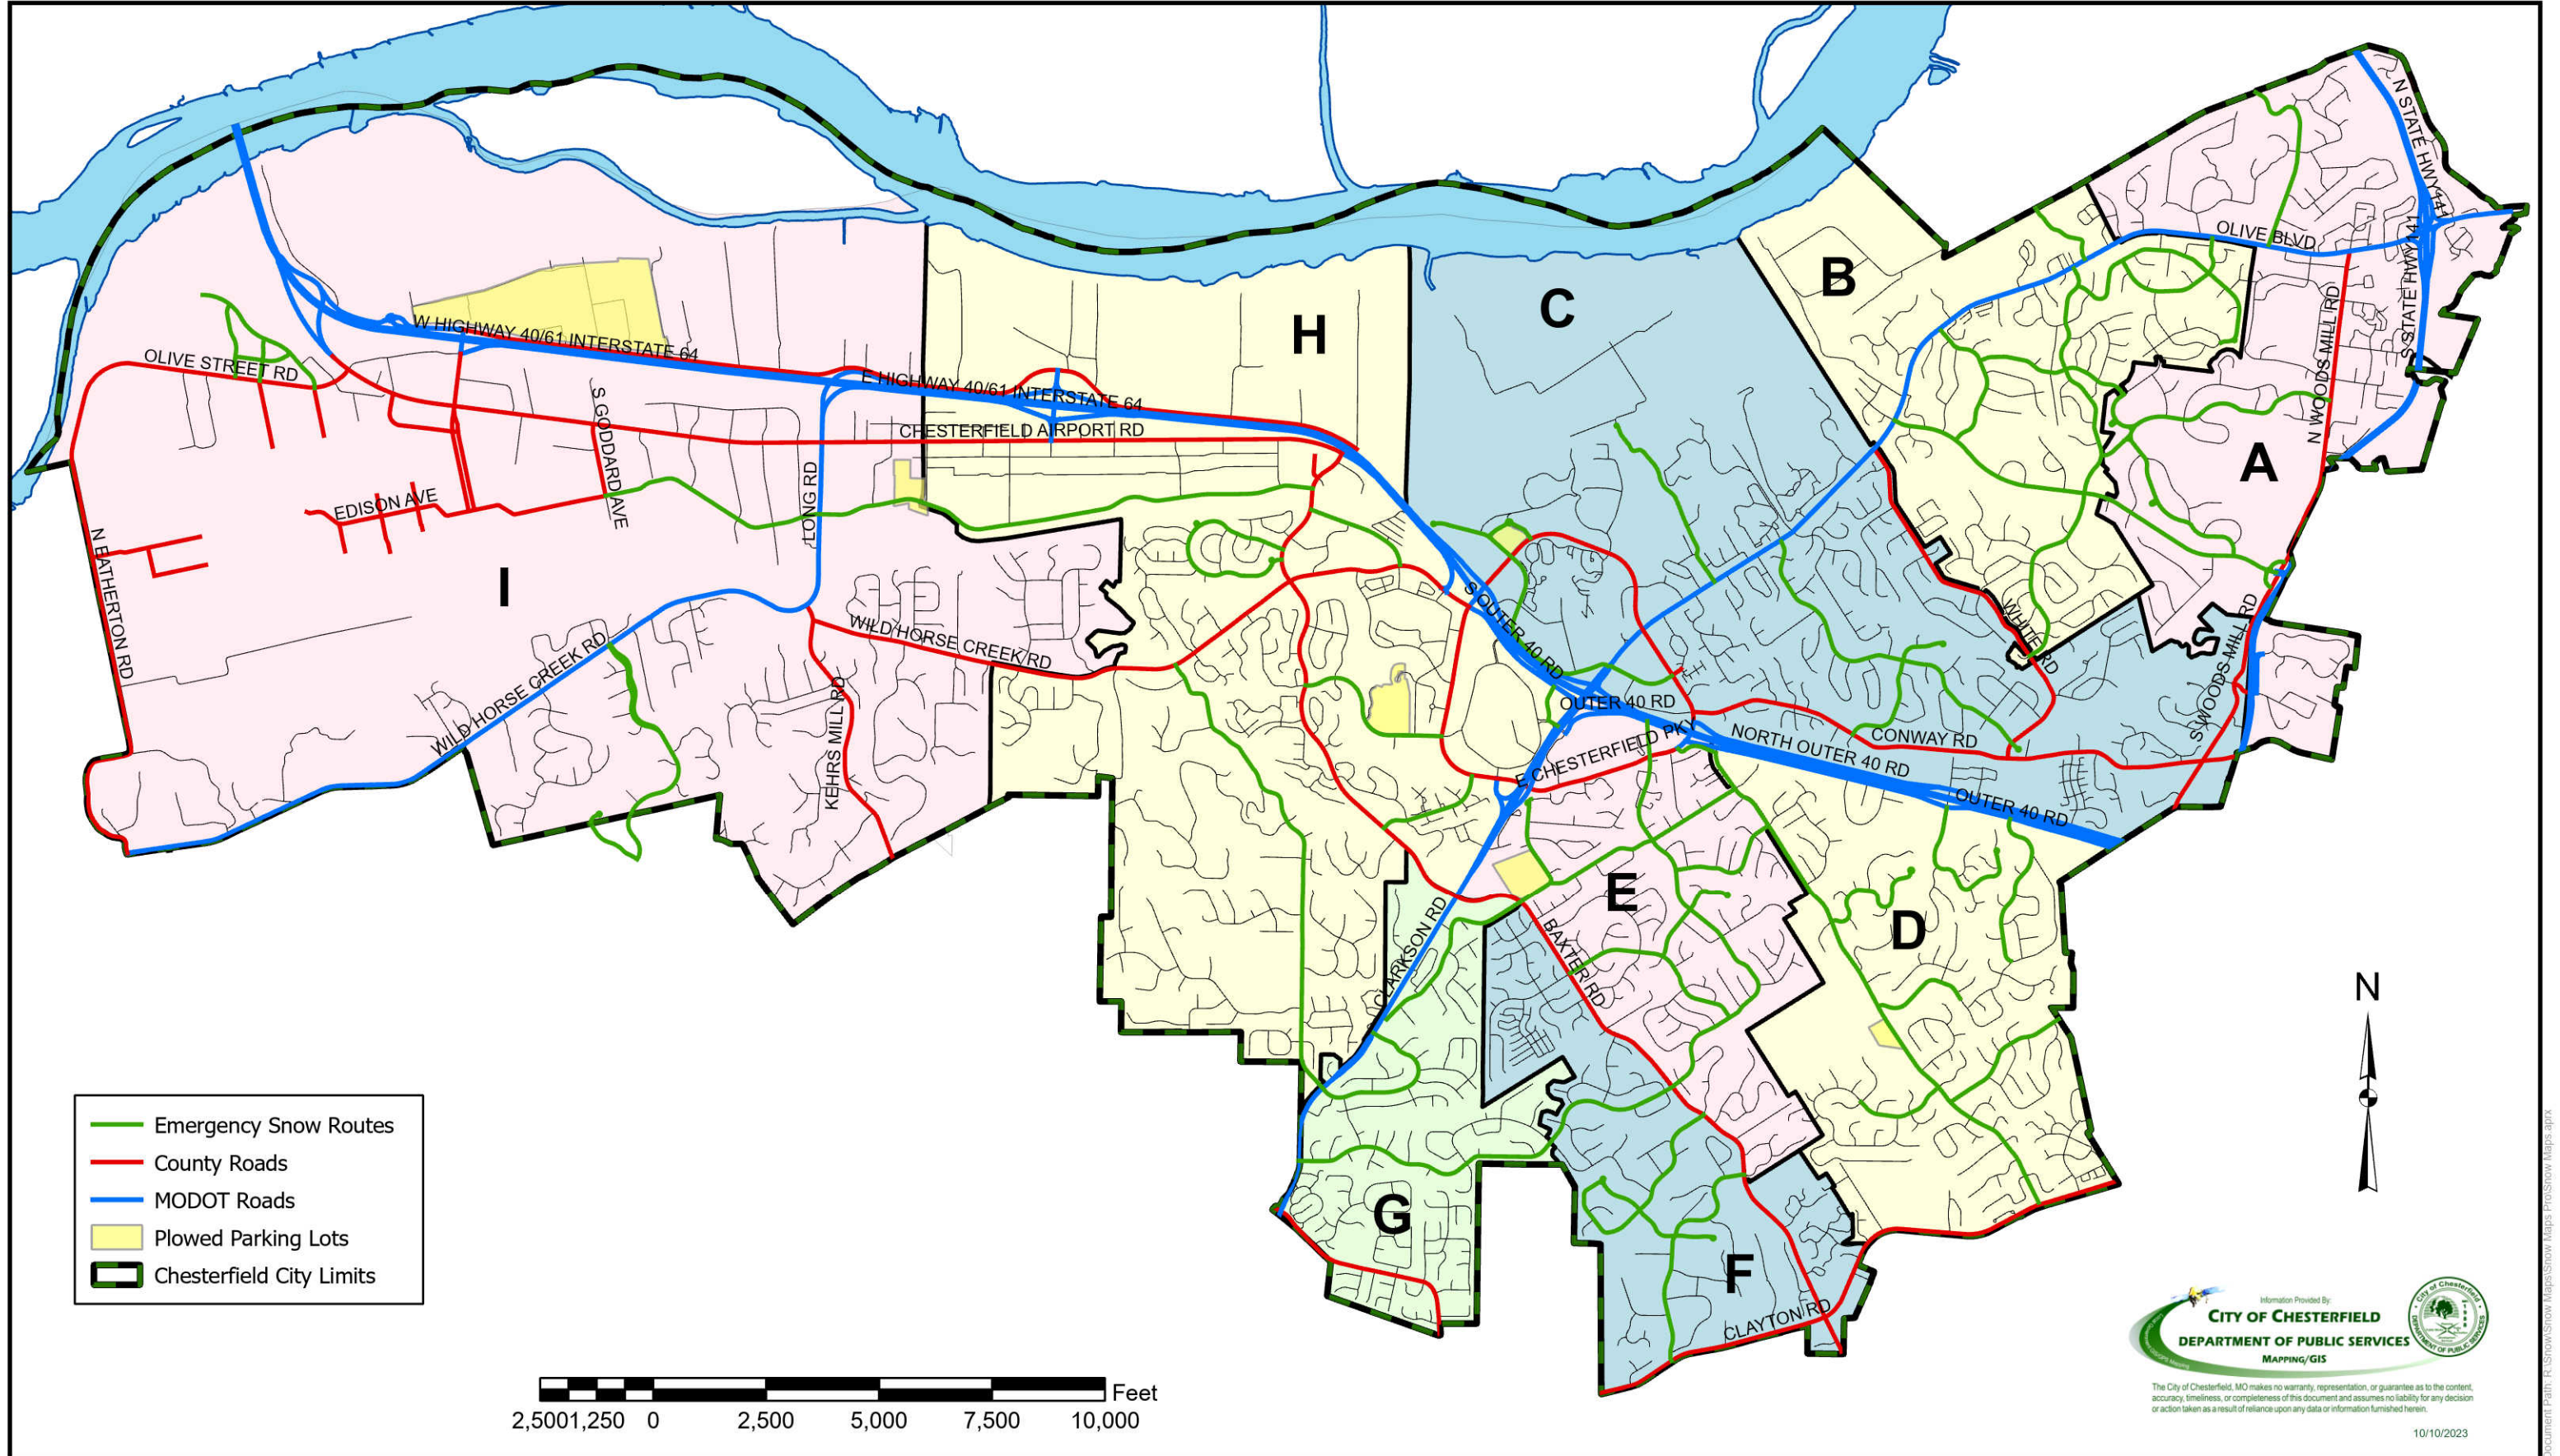

CITY OF CHESTERFIELD

Snow Route Map