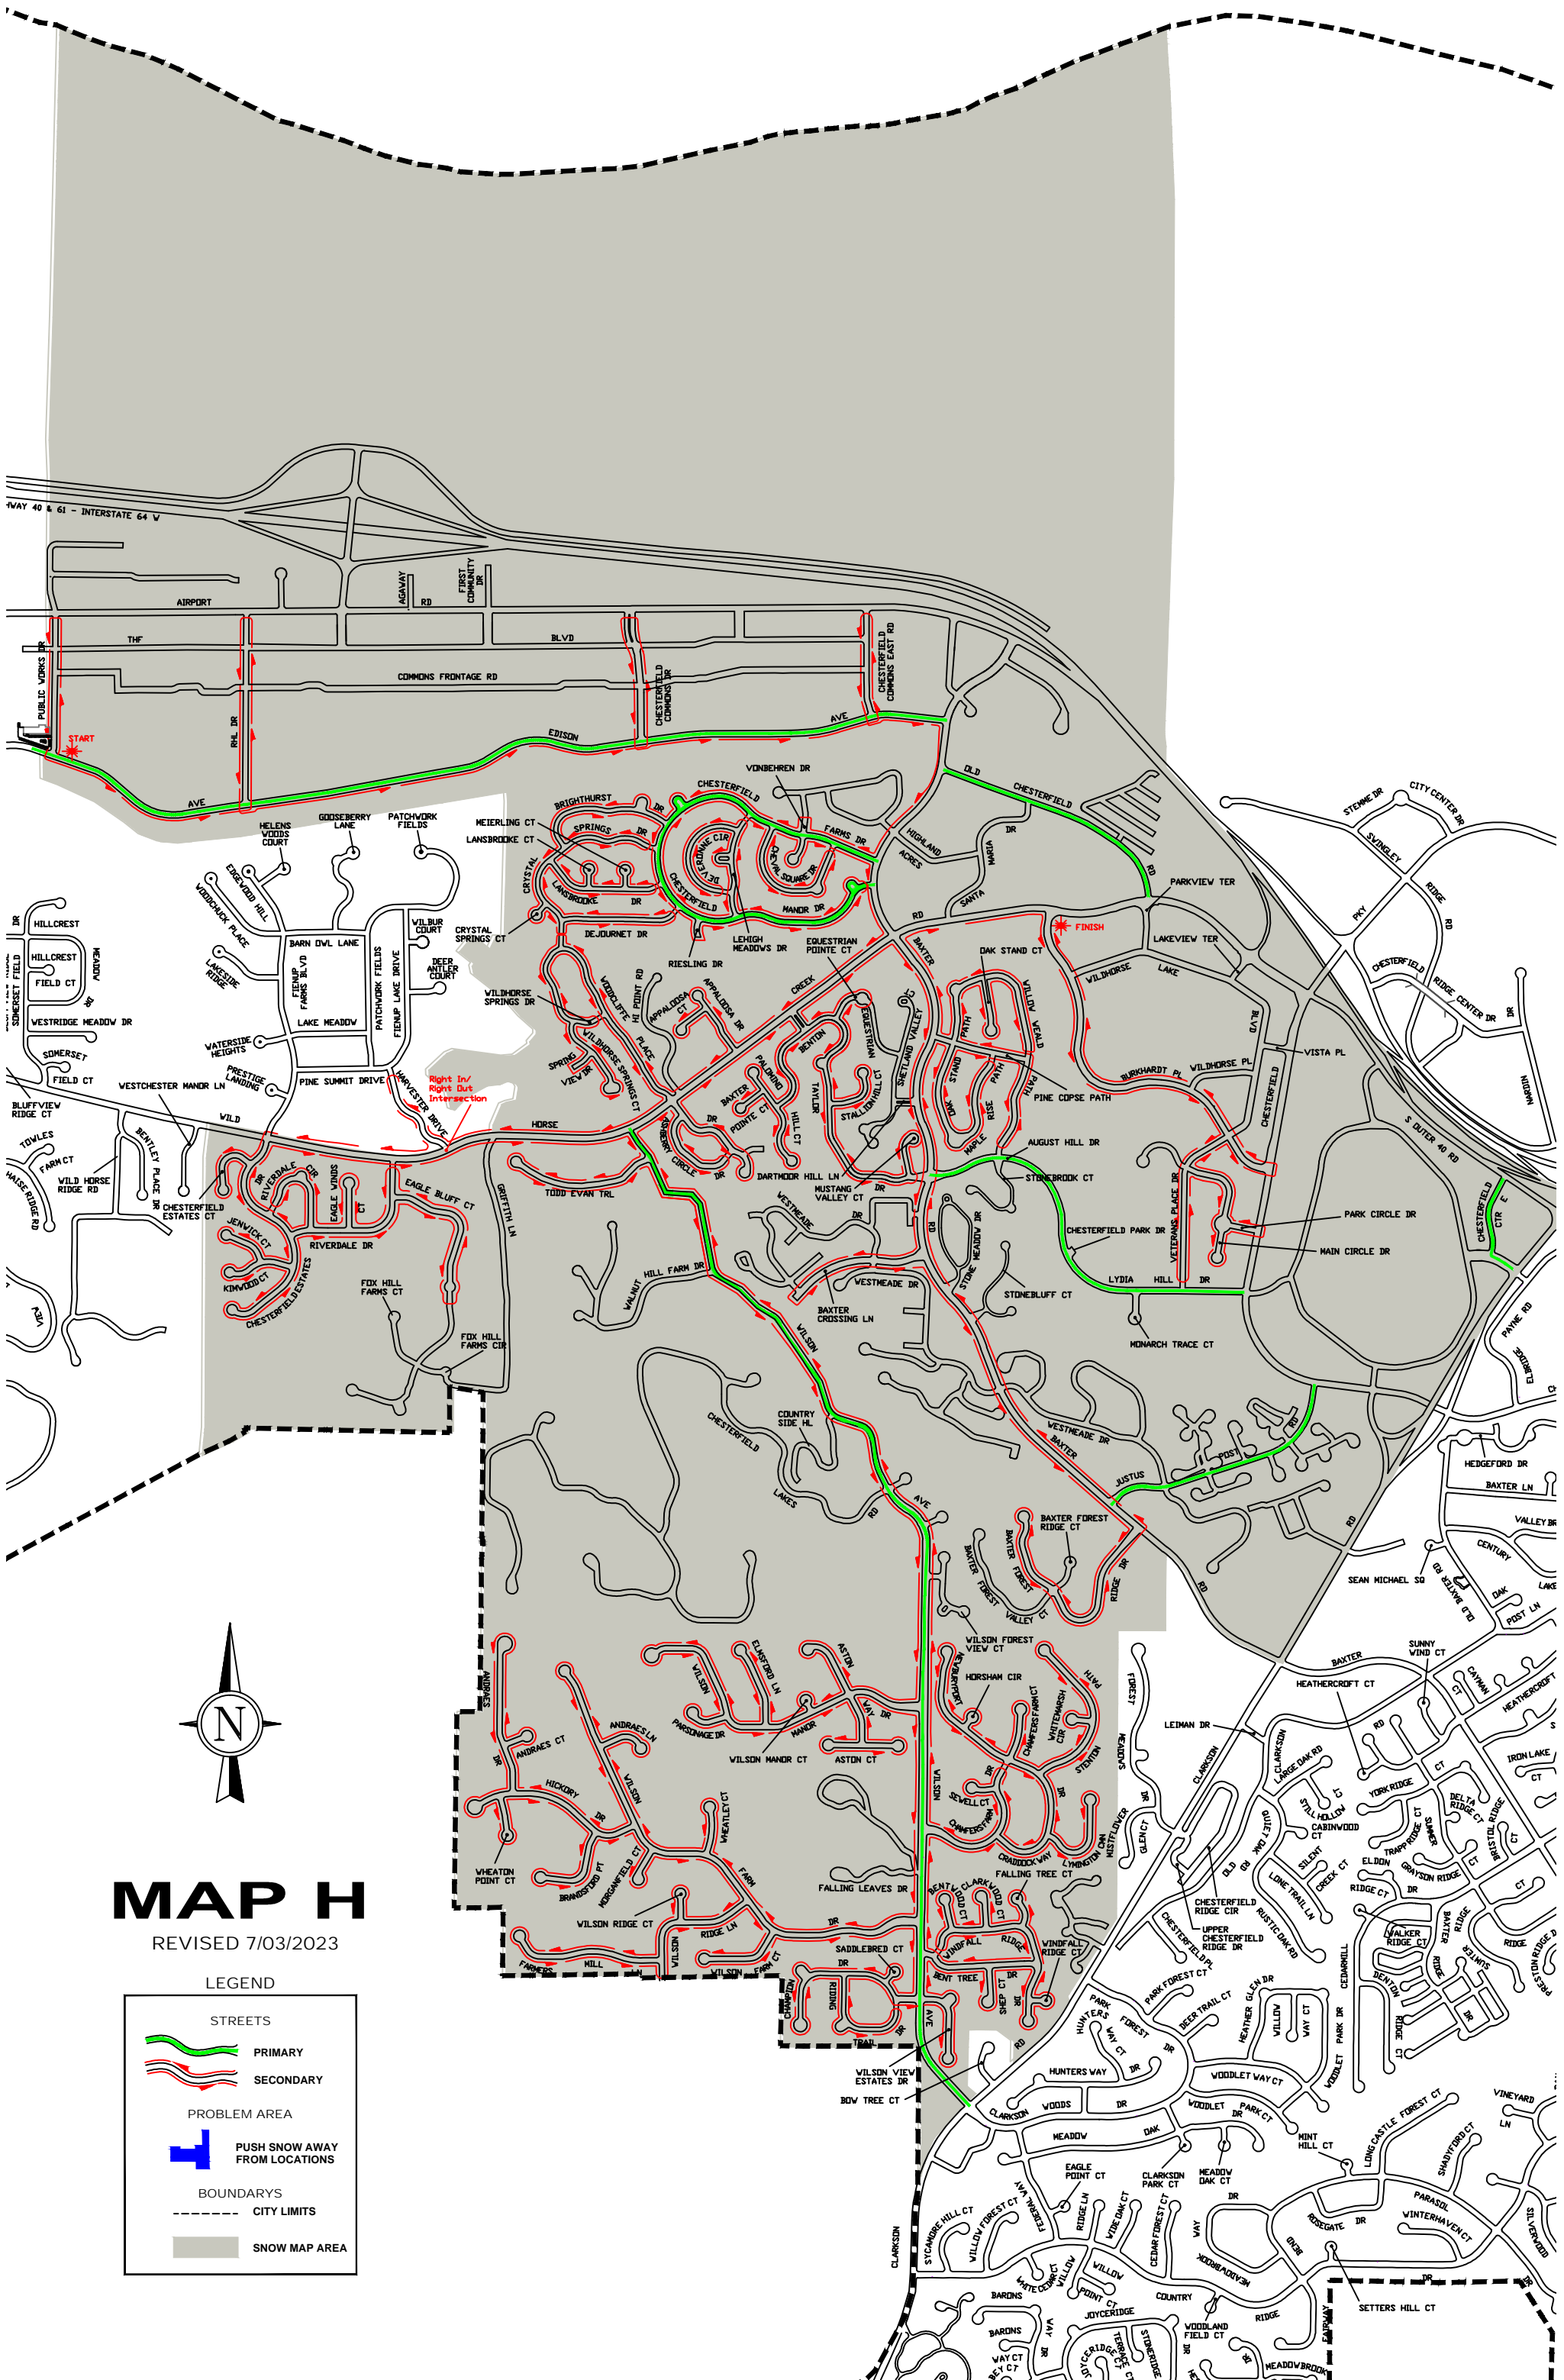

WAY 40 & 61 - INTERSTATE 64 V

MAP H

REVISED 7/03/2023

LEGEND

STREETS	
	PRIMARY
	SECONDARY
PROBLEM AREA	
	PUSH SNOW AWAY FROM LOCATIONS
BOUNDARIES	
	CITY LIMITS
	SNOW MAP AREA

Right In/
Right Out
Intersection

FINISH

START