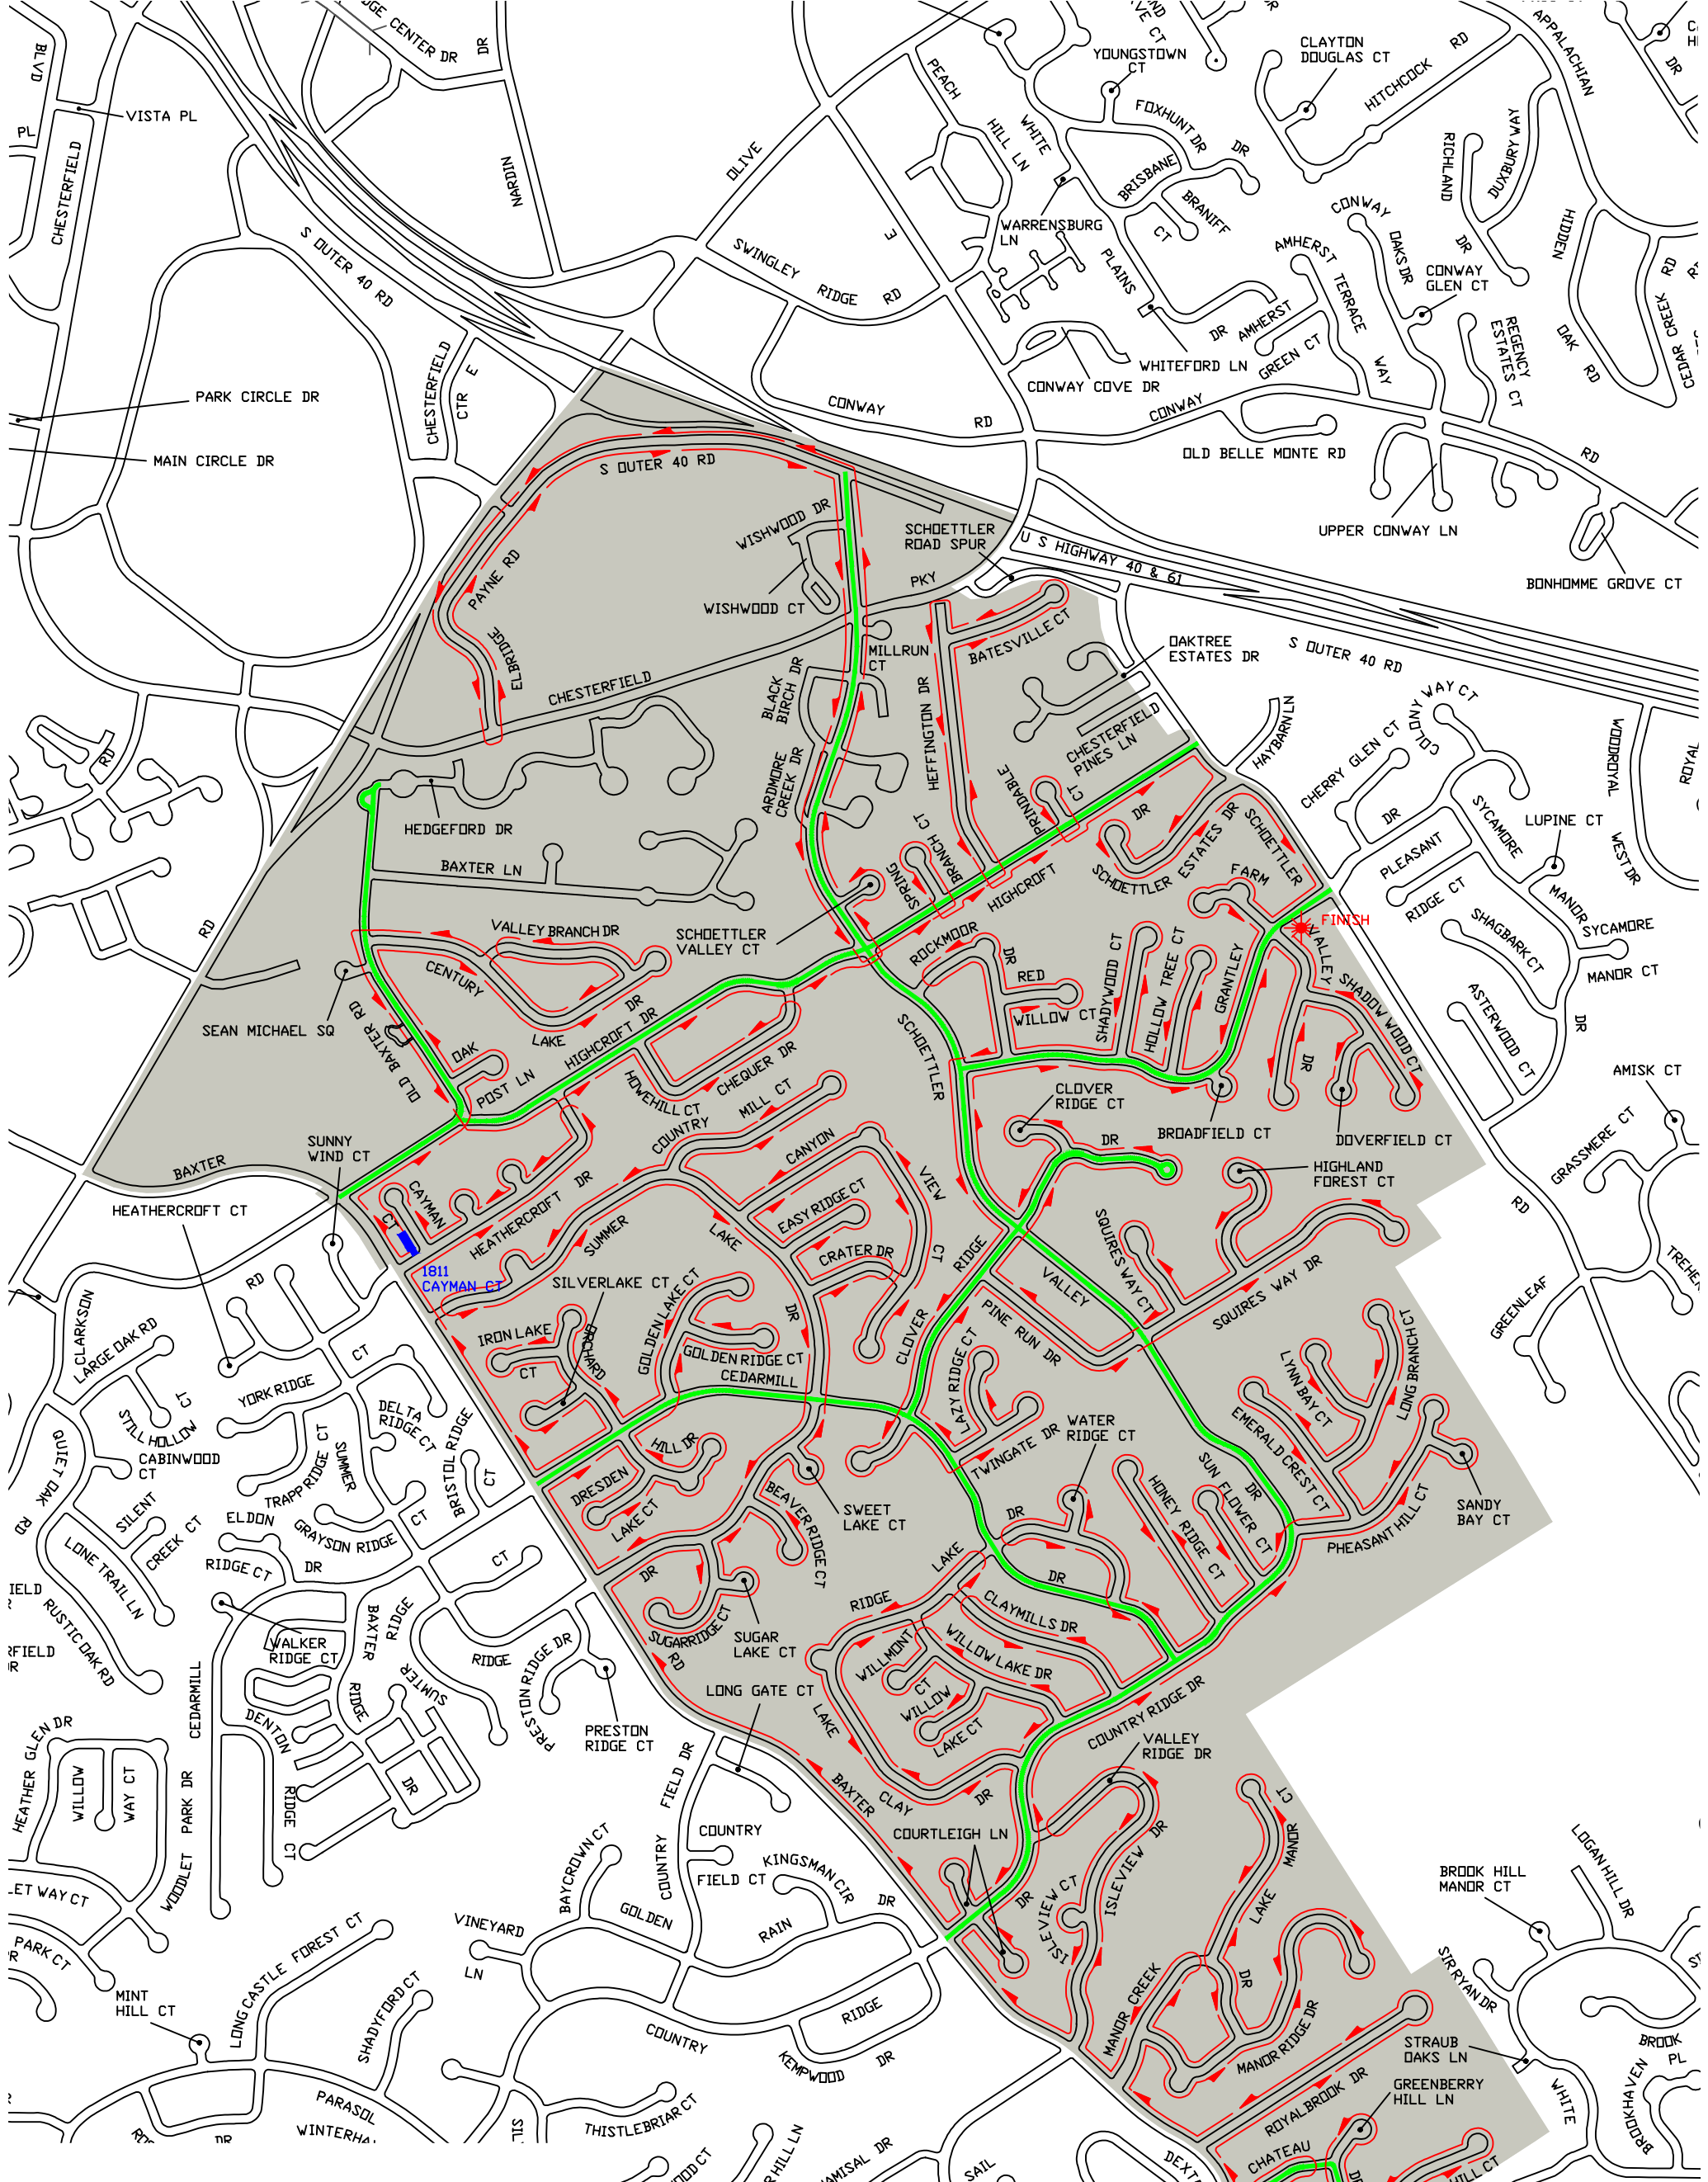

MAP E

REVISED 01/23/2014

LEGEND

STREETS	
	PRIMARY
	SECONDARY
PROBLEM AREA	
	PUSH SNOW AWAY FROM LOCATIONS
BOUNDARIES	
	CITY LIMITS
	SNOW MAP AREA