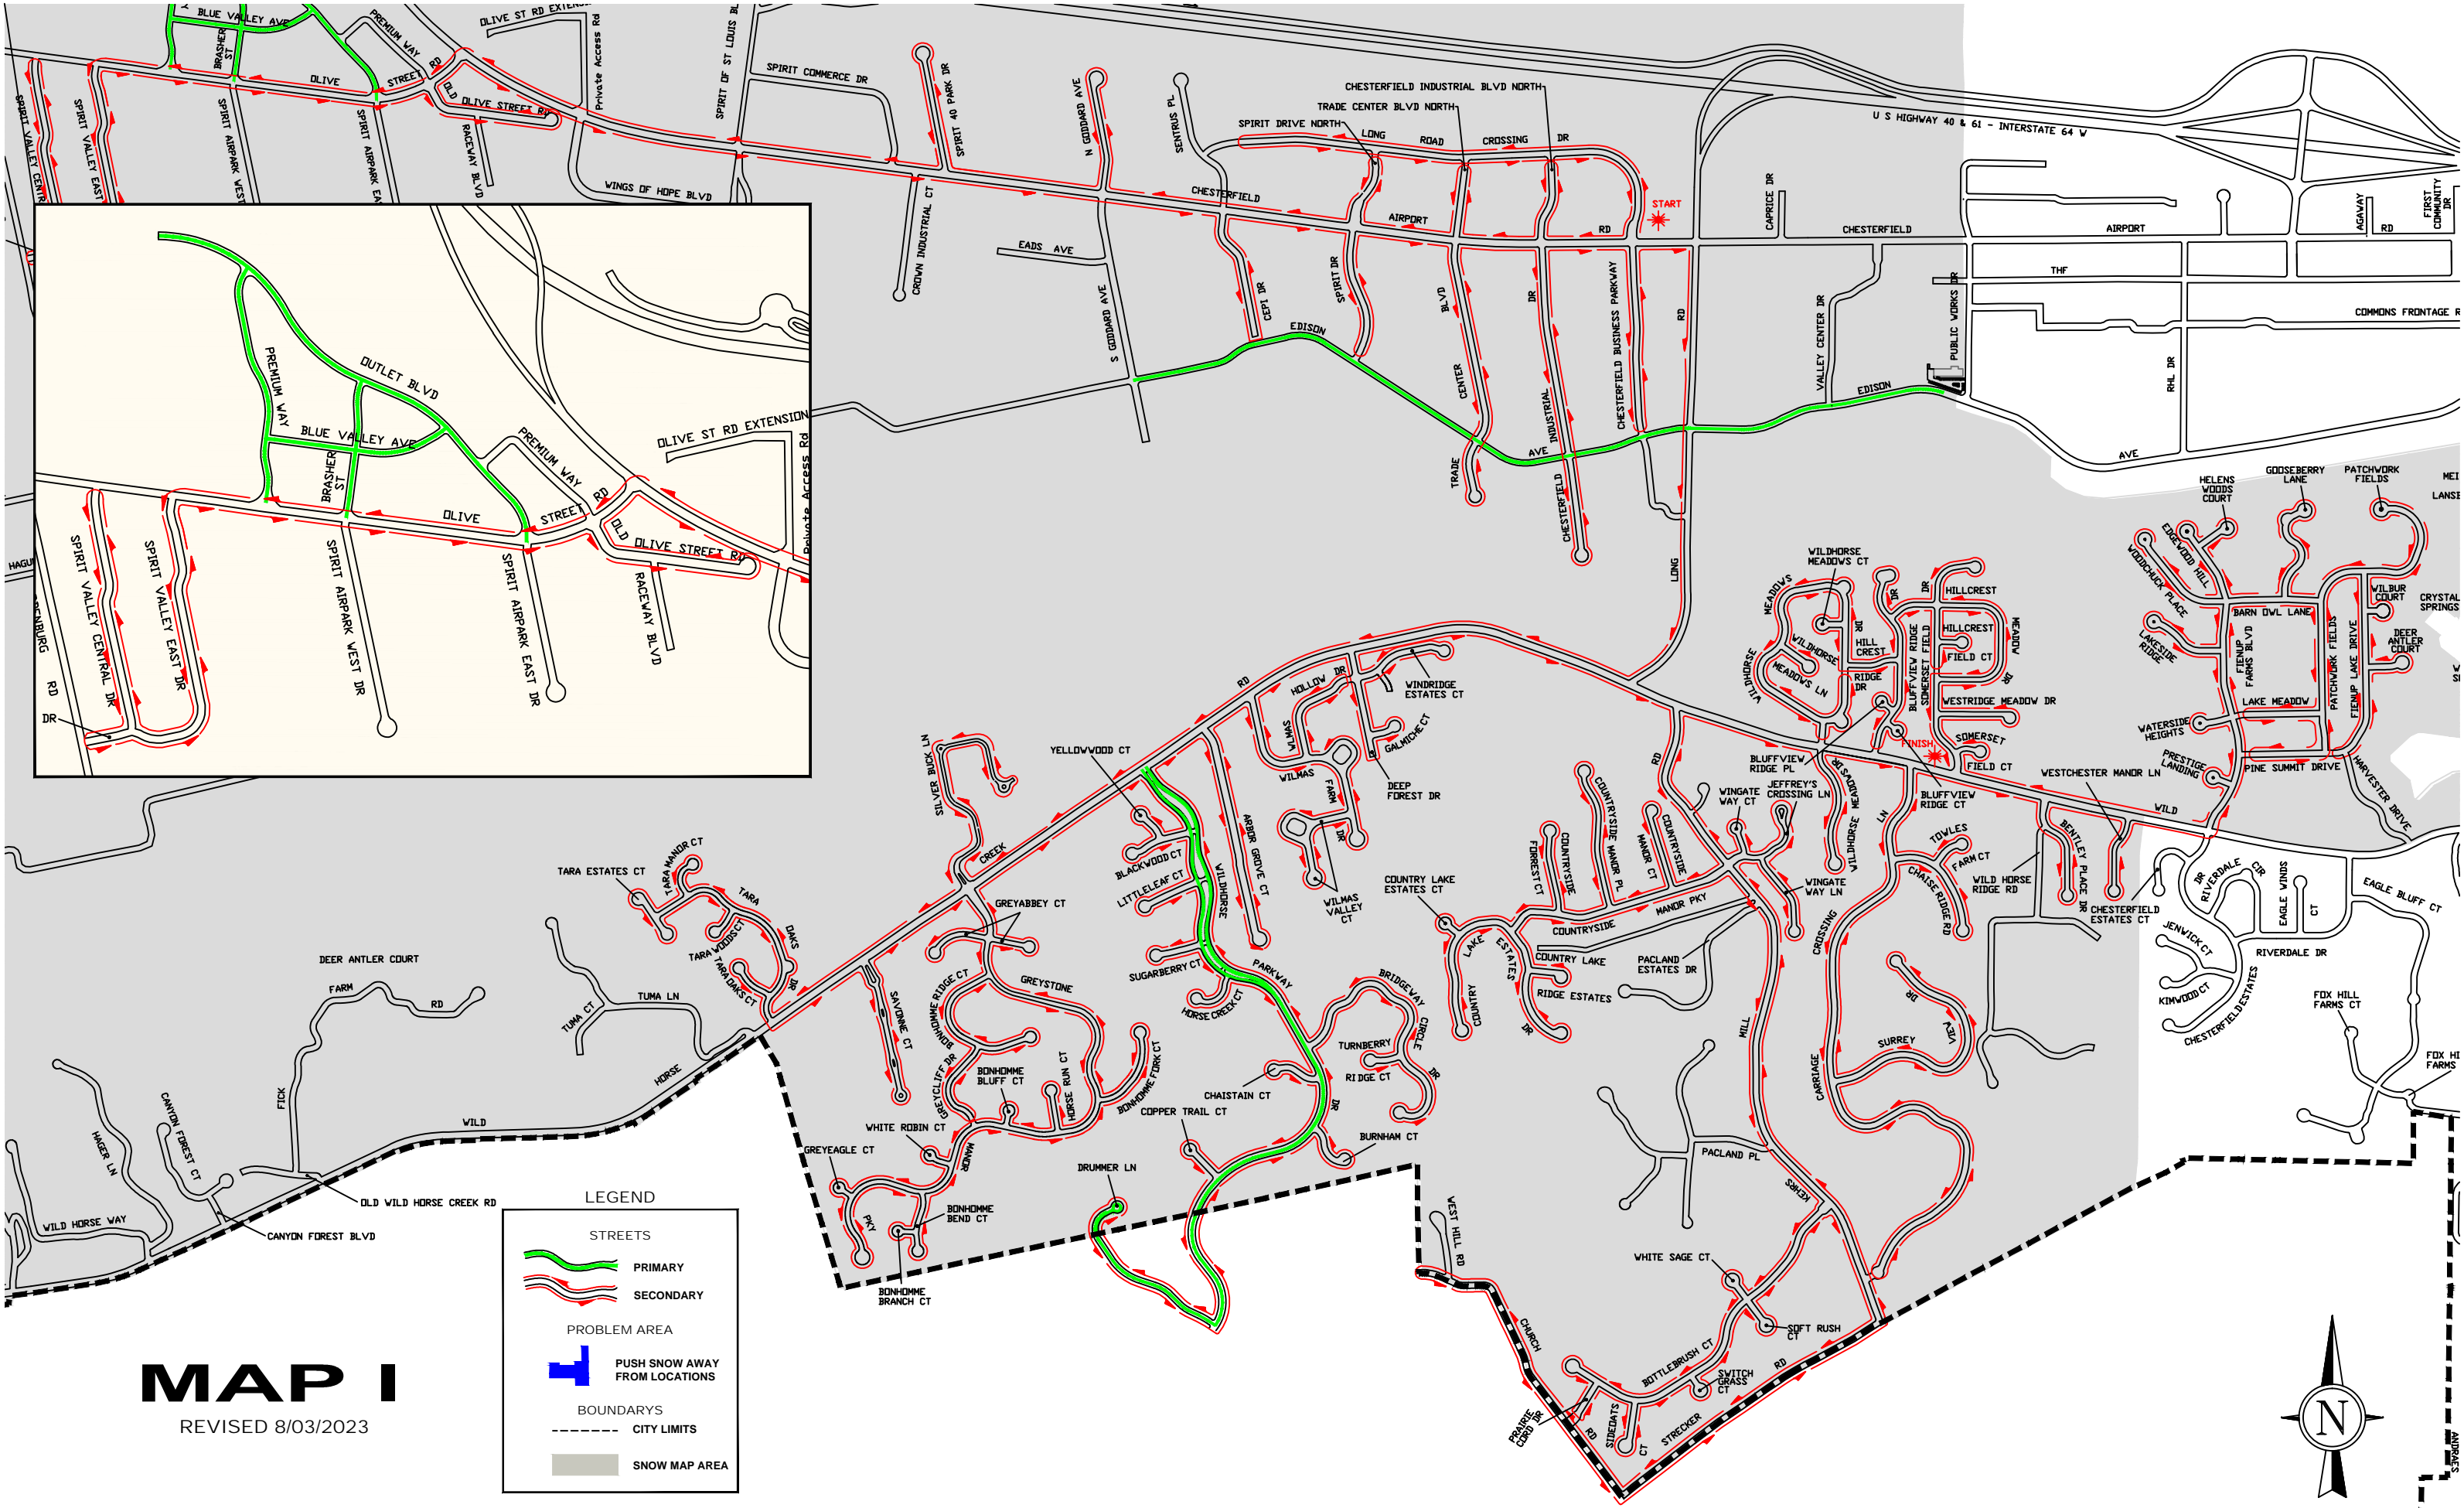

MAP I

REVISED 8/03/2023

LEGEND

- STREETS
- PRIMARY
- SECONDARY
- + PROBLEM AREA
- + PUSH SNOW AWAY FROM LOCATIONS
- BOUNDARIES
- CITY LIMITS
- SNOW MAP AREA