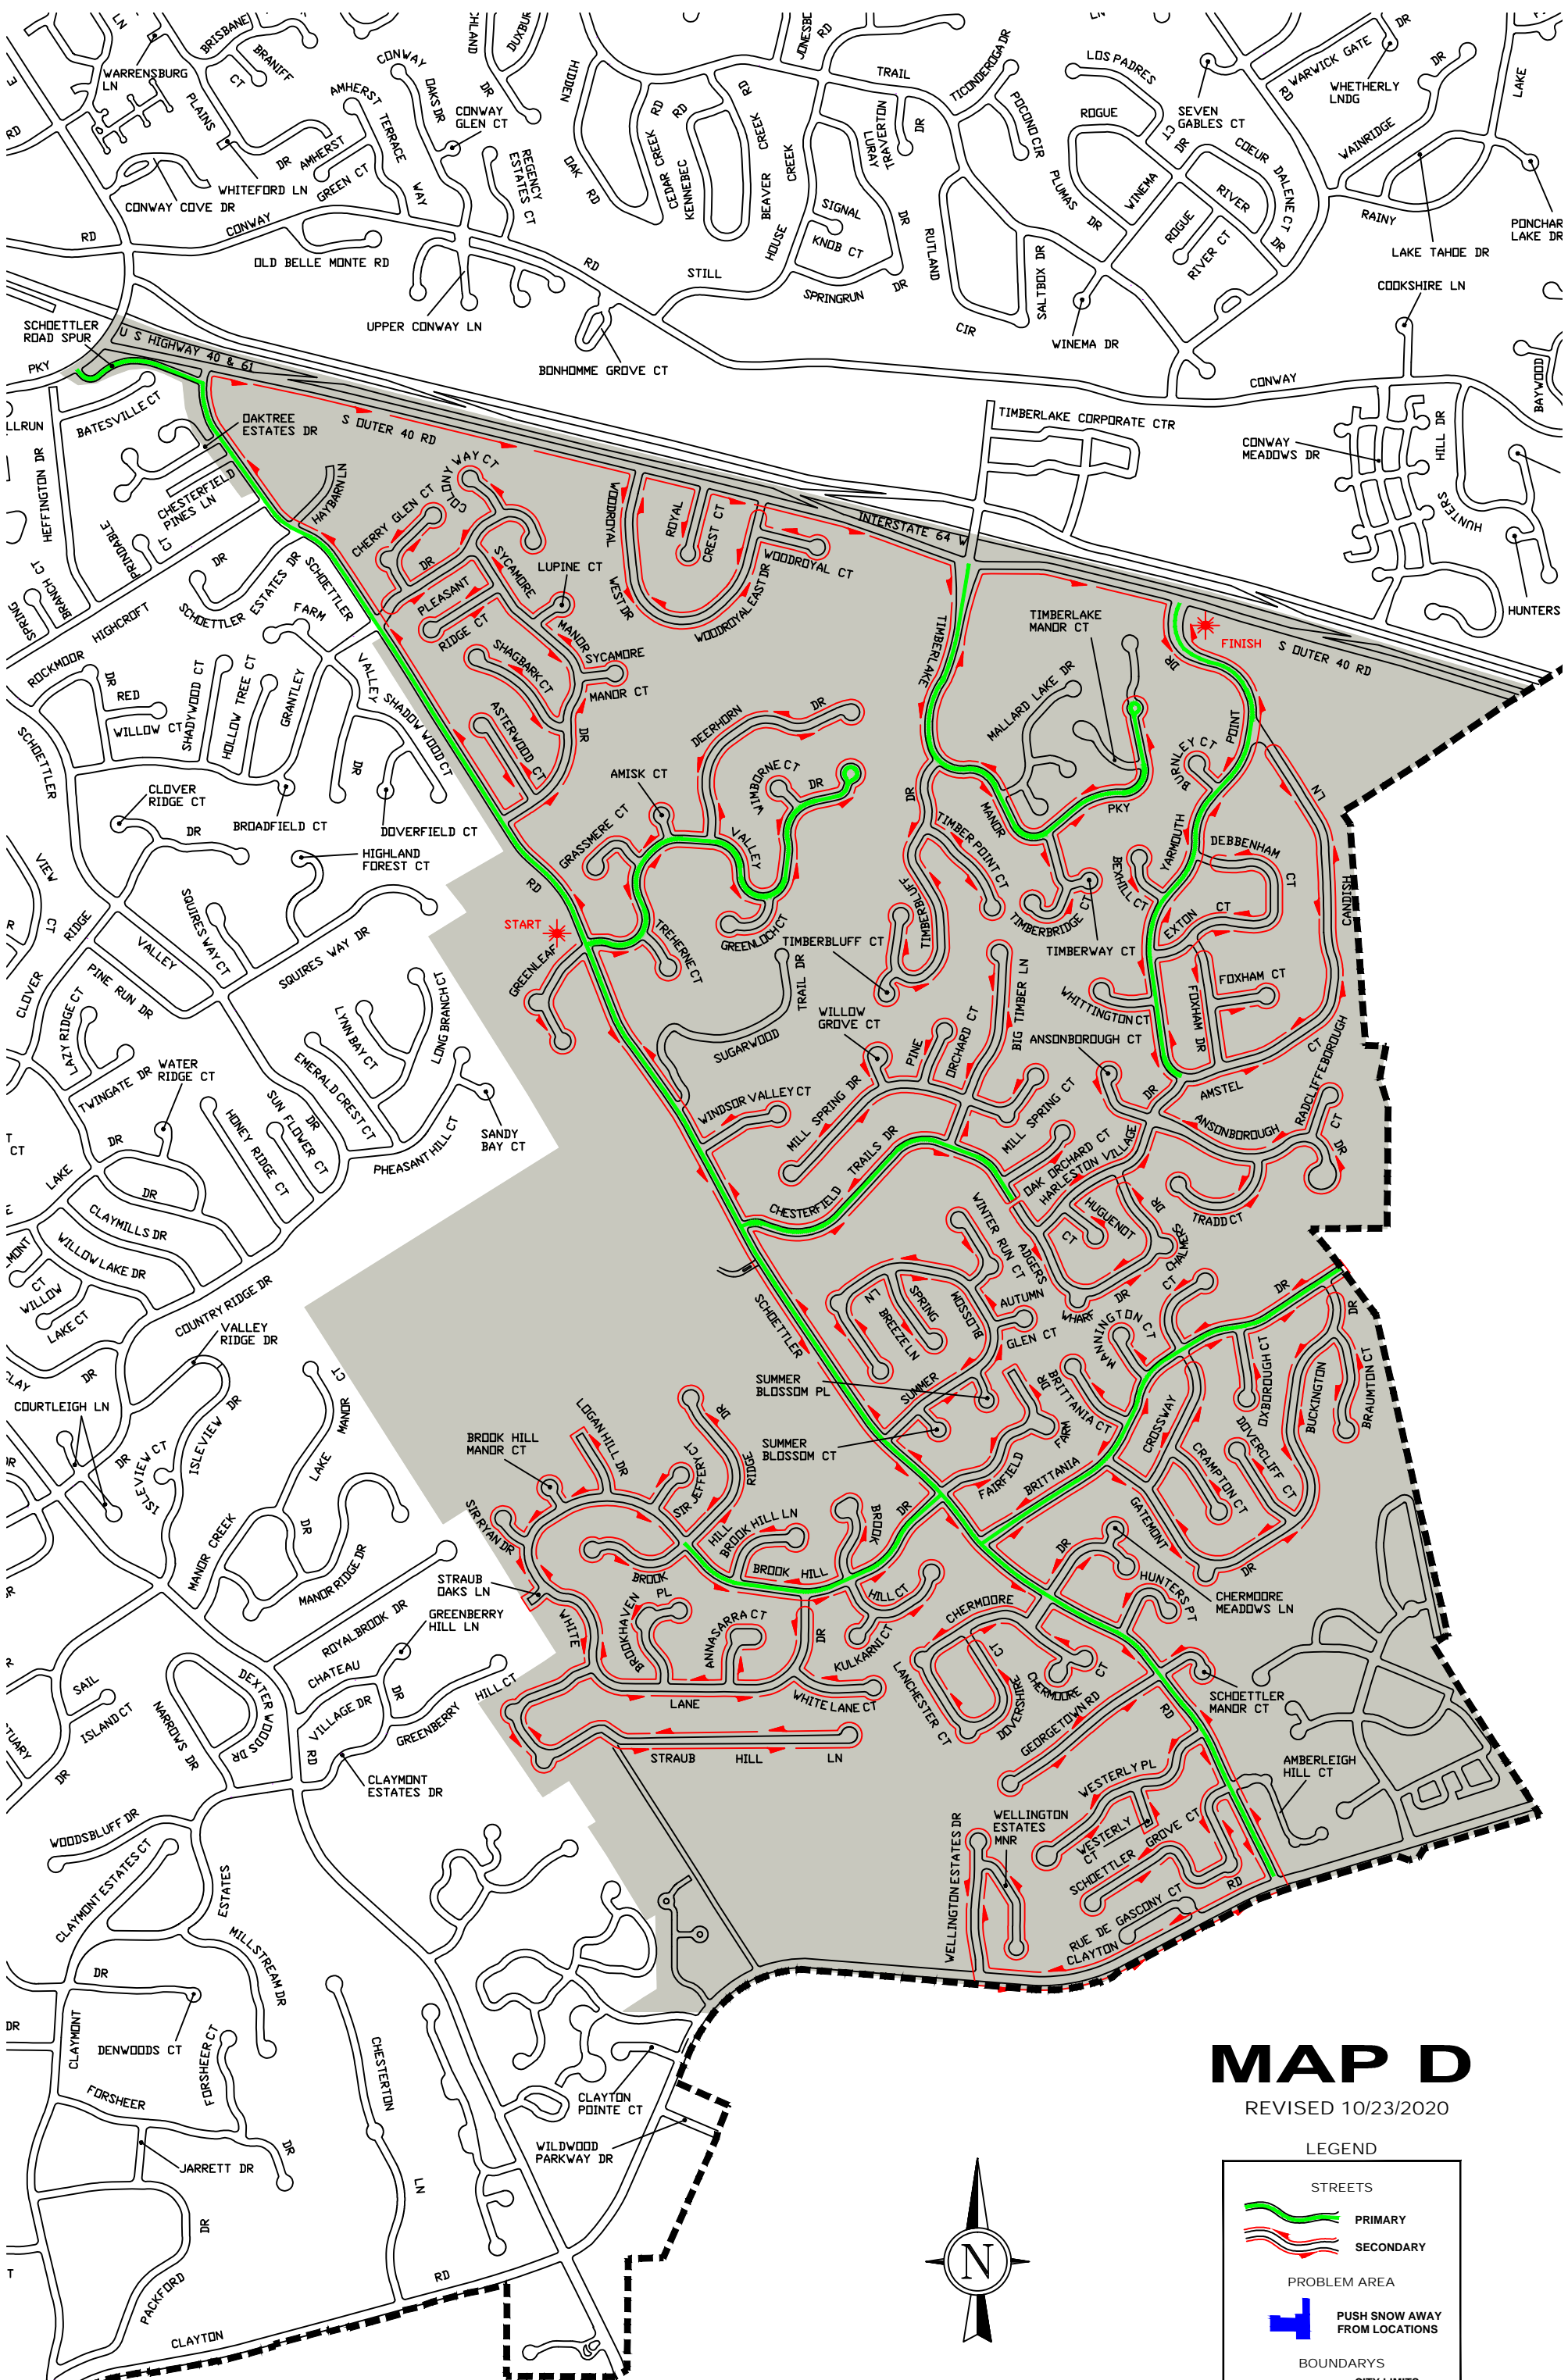

MAP D

REVISED 10/23/2020

LEGEND

STREETS	
	PRIMARY
	SECONDARY
PROBLEM AREA	
	PUSH SNOW AWAY FROM LOCATIONS
BOUNDARIES	
	CITY LIMITS
	SNOW MAP AREA