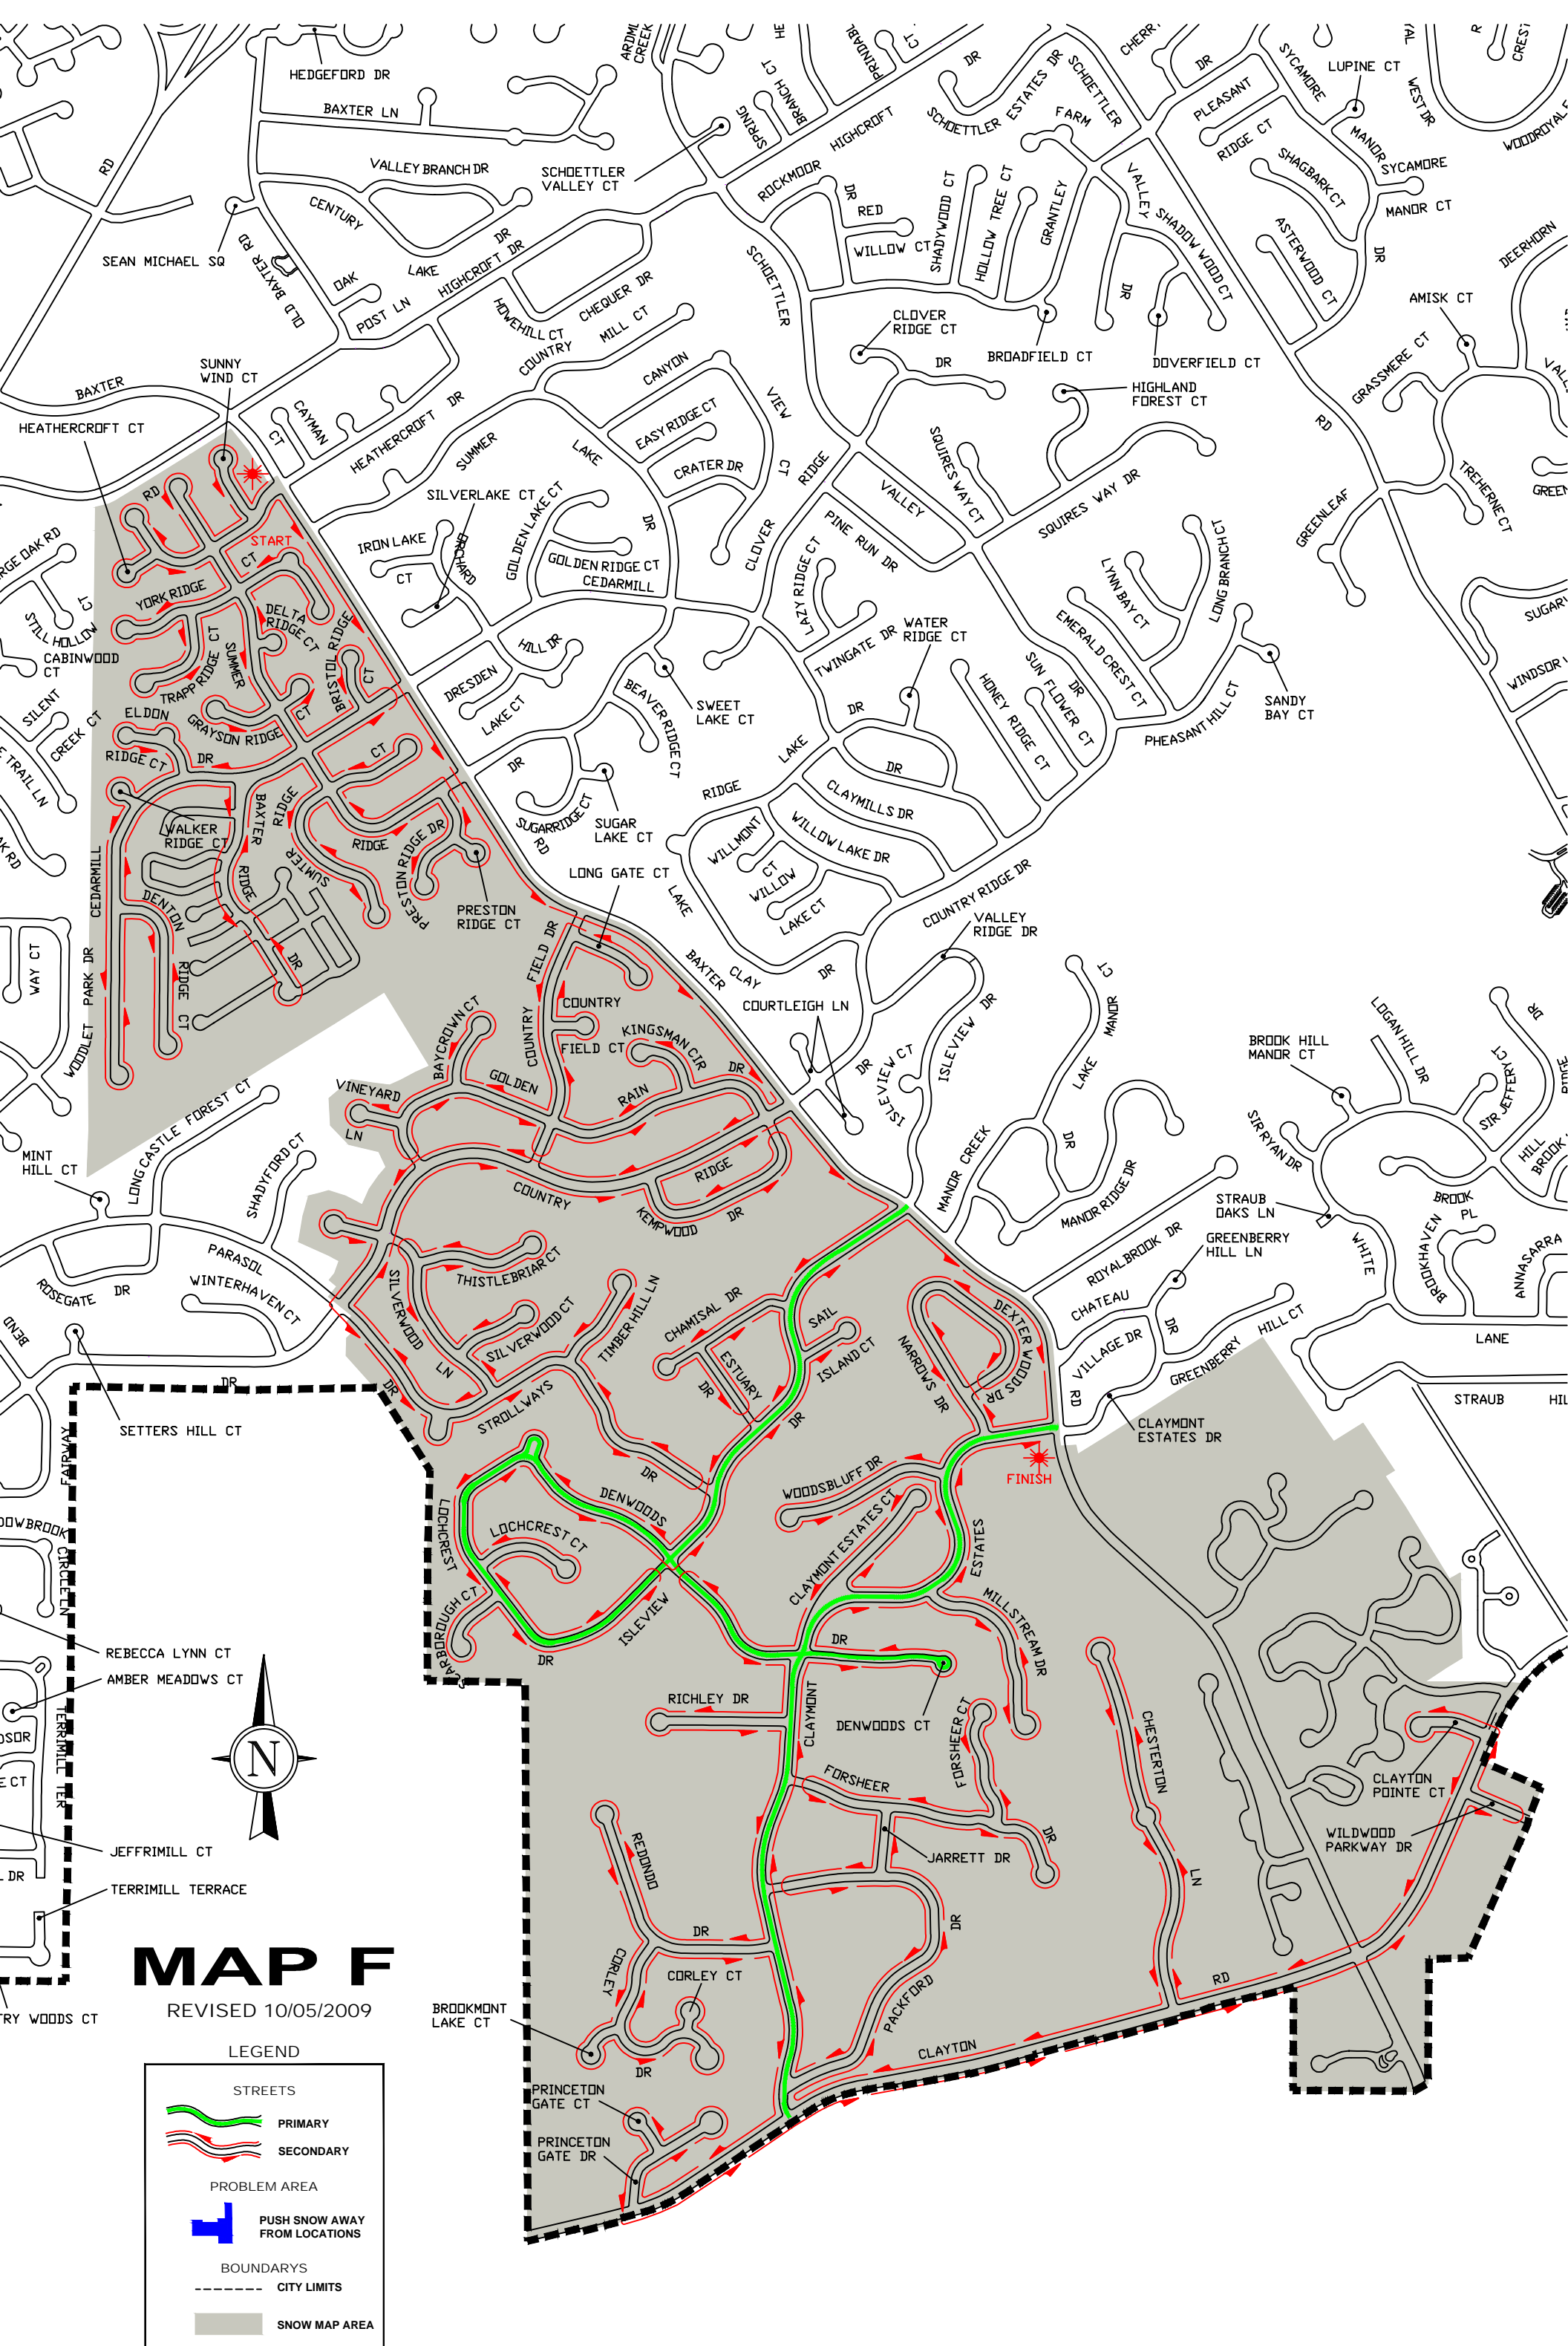

MAP F

REVISED 10/05/2009

LEGEND

STREETS

- PRIMARY
- SECONDARY

PROBLEM AREA

- PUSH SNOW AWAY FROM LOCATIONS

BOUNDARYS

- CITY LIMITS
- SNOW MAP AREA