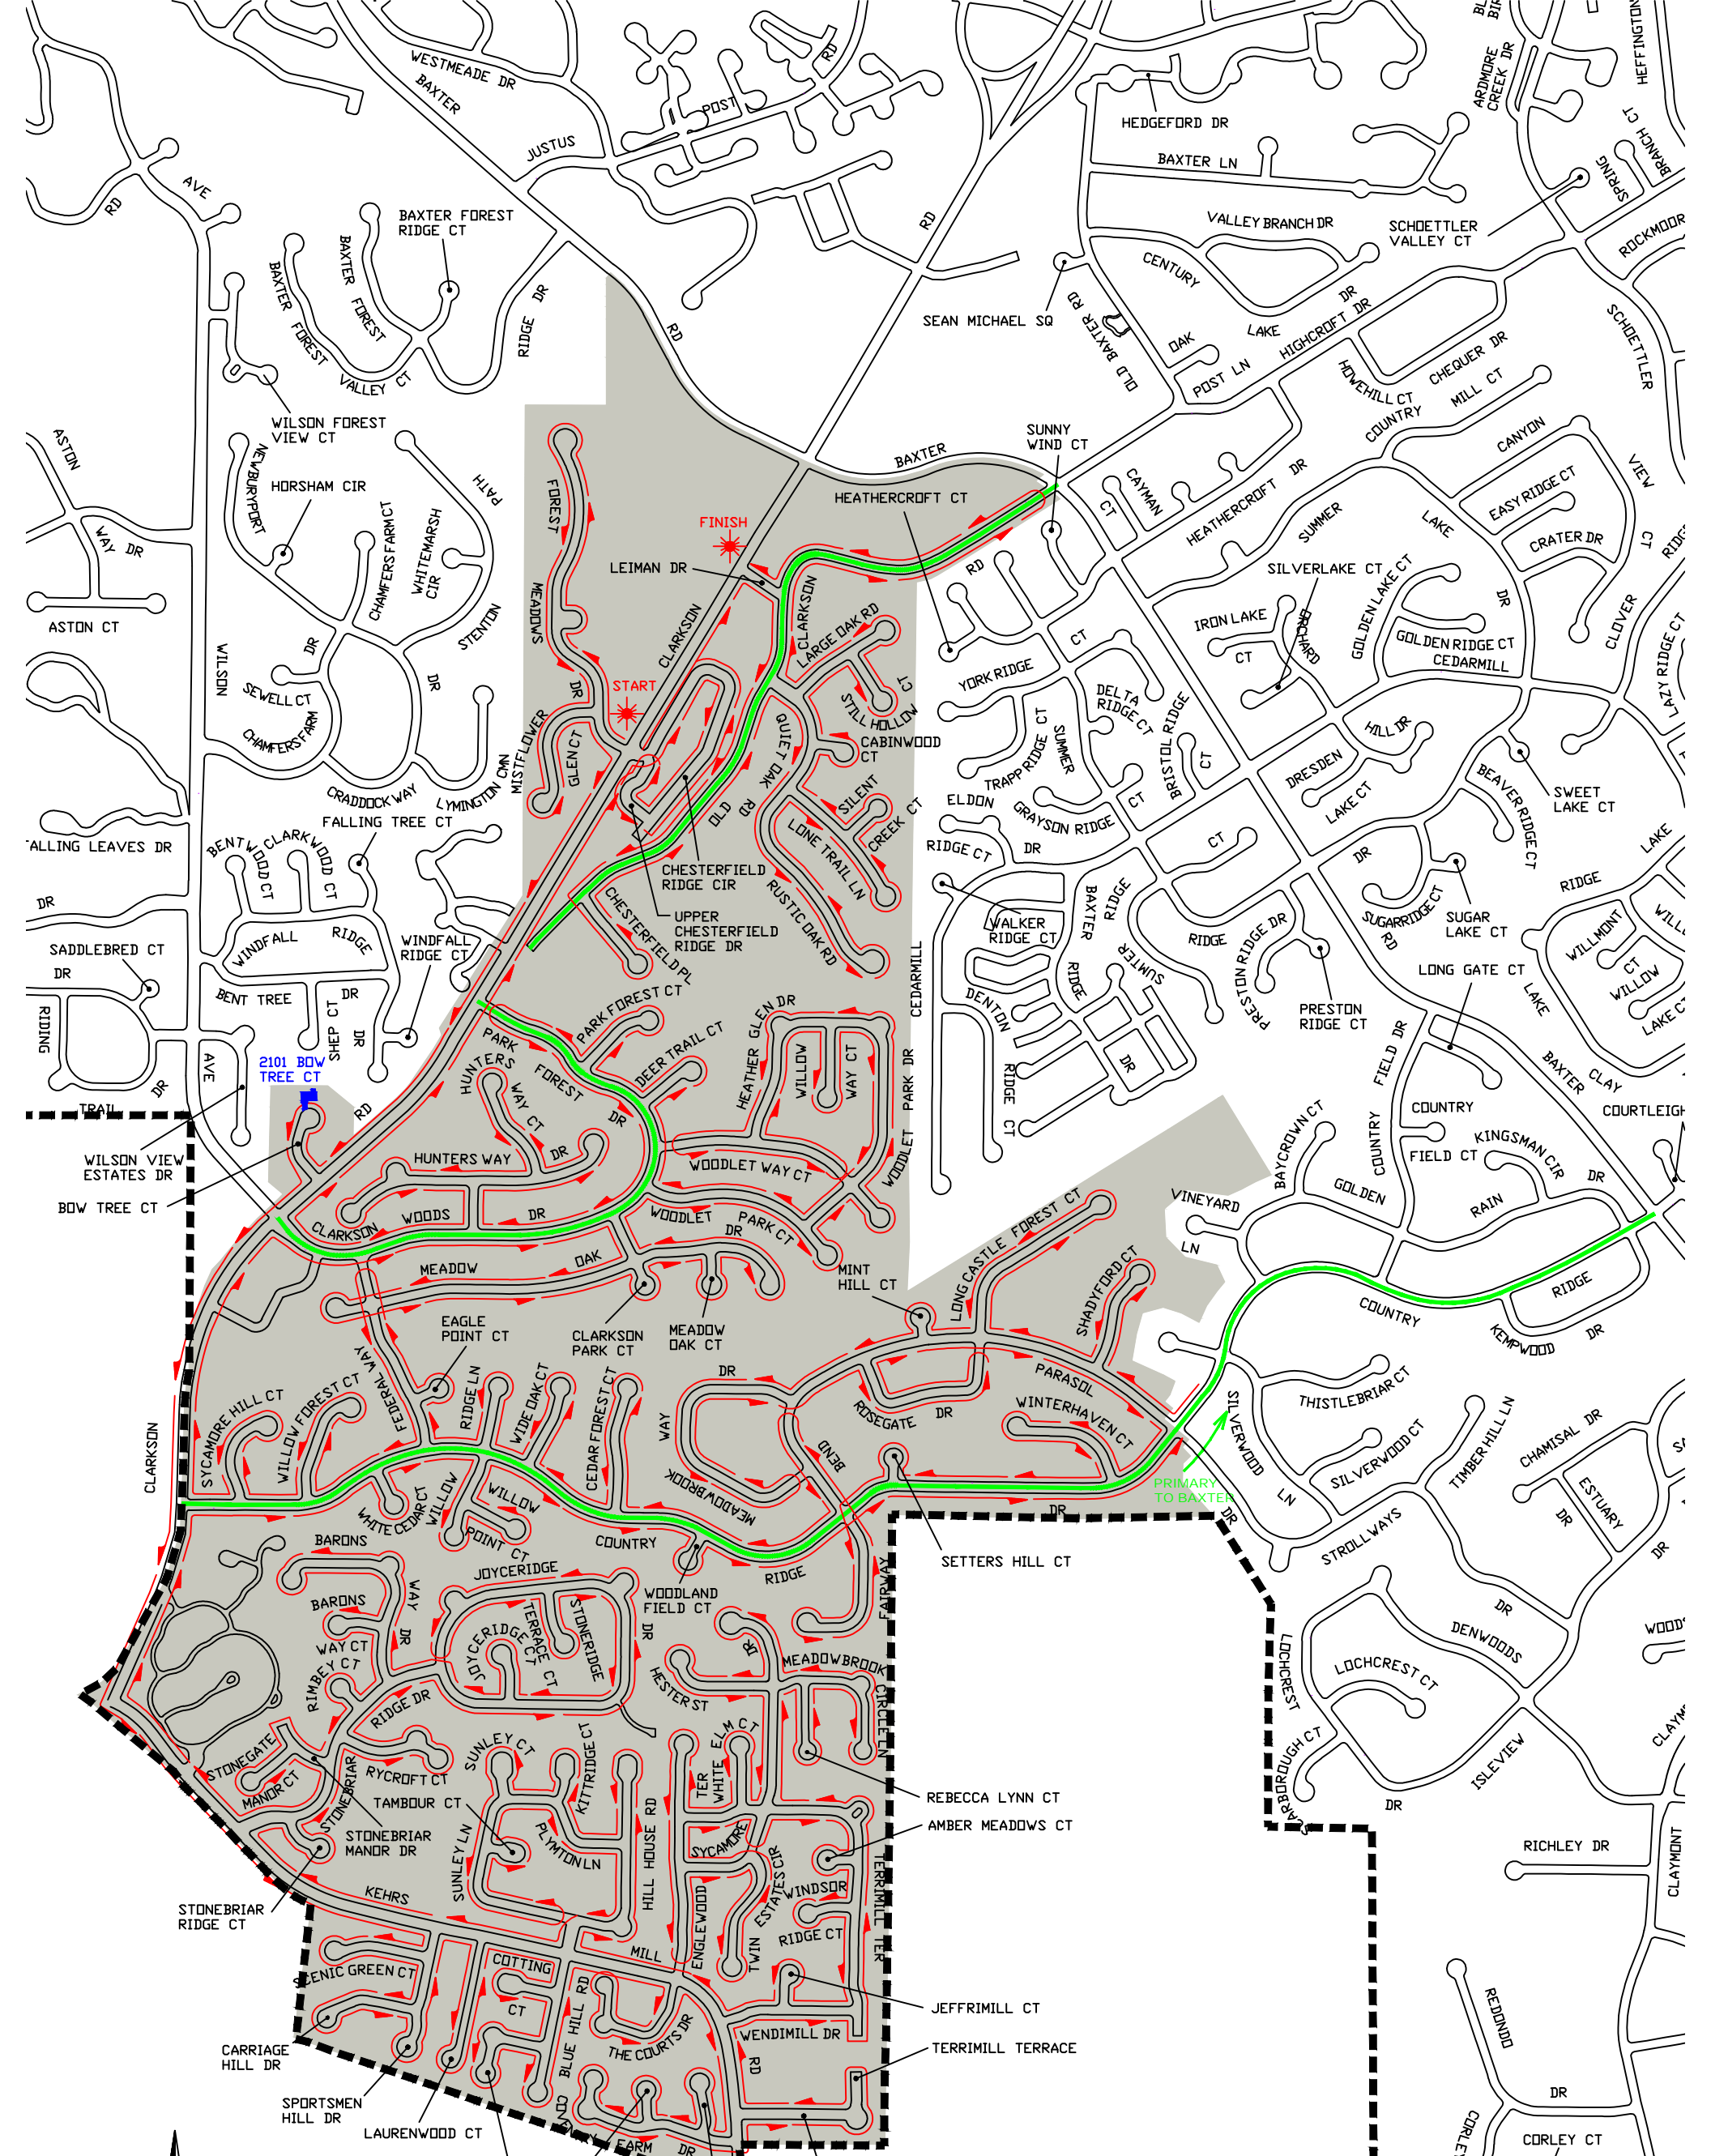

MAP G

REVISED 10/05/2009

LEGEND

STREETS	
	PRIMARY
	SECONDARY
PROBLEM AREA	
	PUSH SNOW AWAY FROM LOCATIONS
BOUNDARIES	
	CITY LIMITS
	SNOW MAP AREA