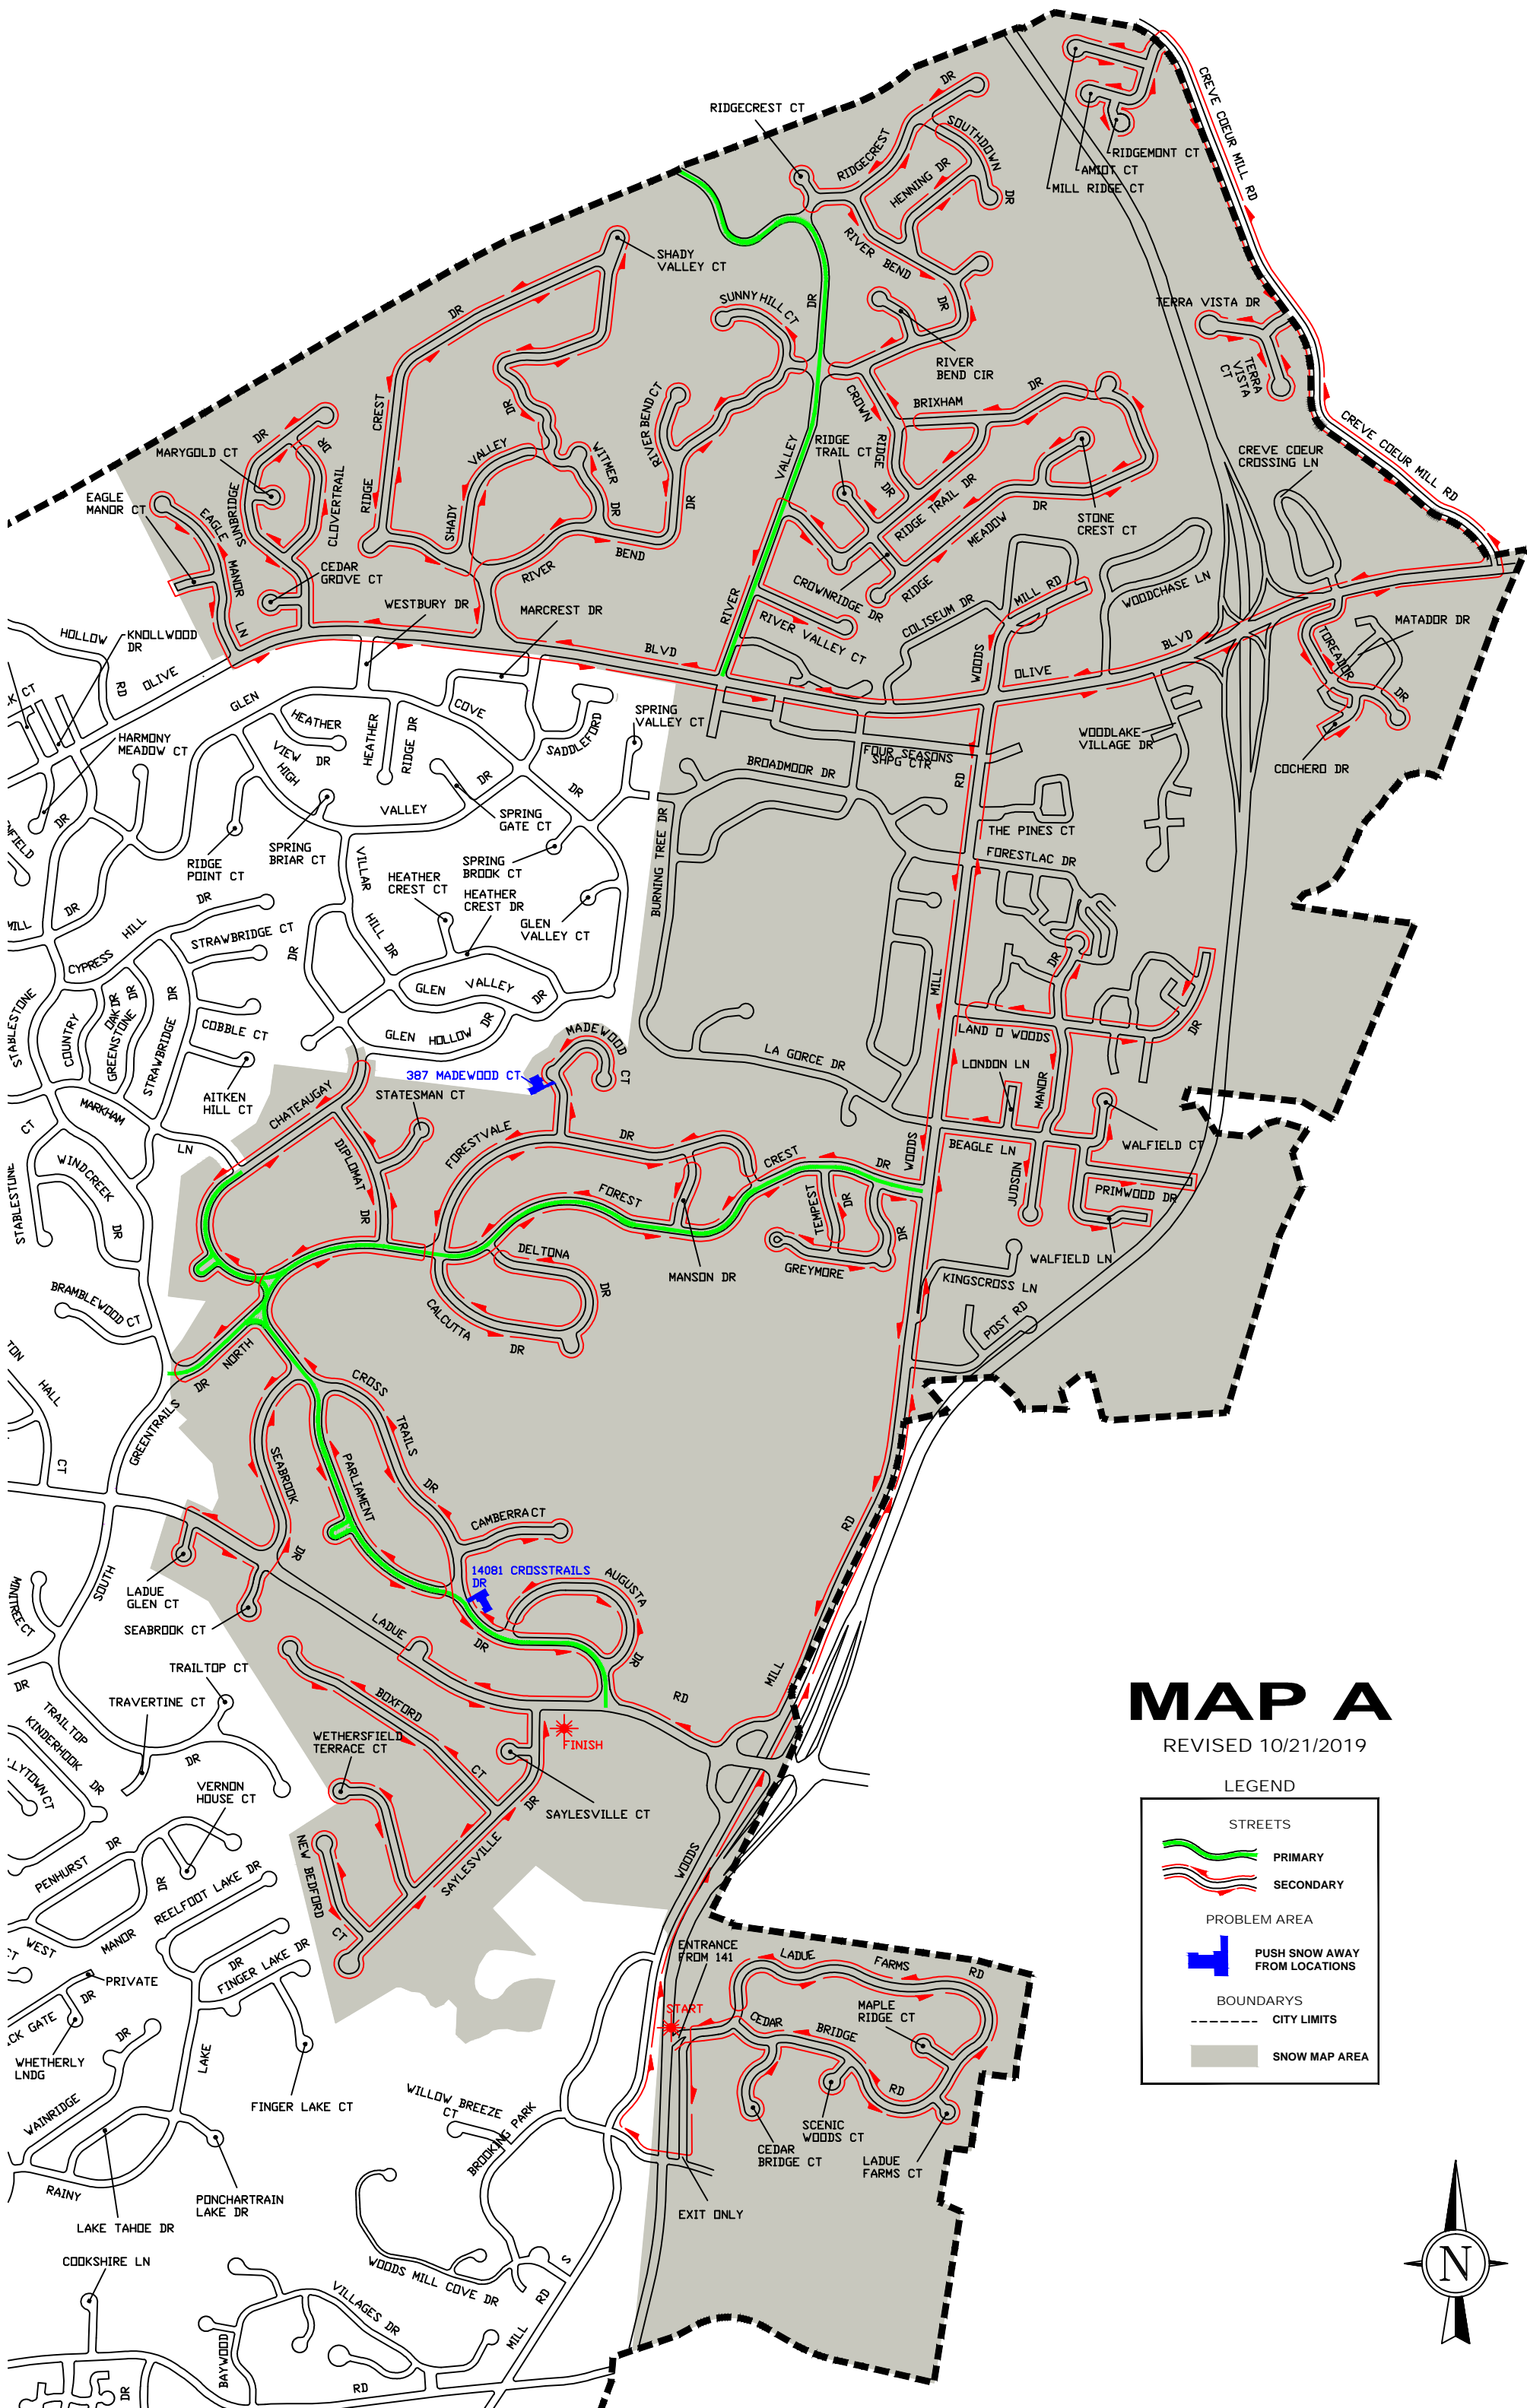

MAP A

REVISED 10/21/2019

LEGEND

STREETS	
	PRIMARY
	SECONDARY
PROBLEM AREA	
	PUSH SNOW AWAY FROM LOCATIONS
BOUNDARIES	
	CITY LIMITS
	SNOW MAP AREA