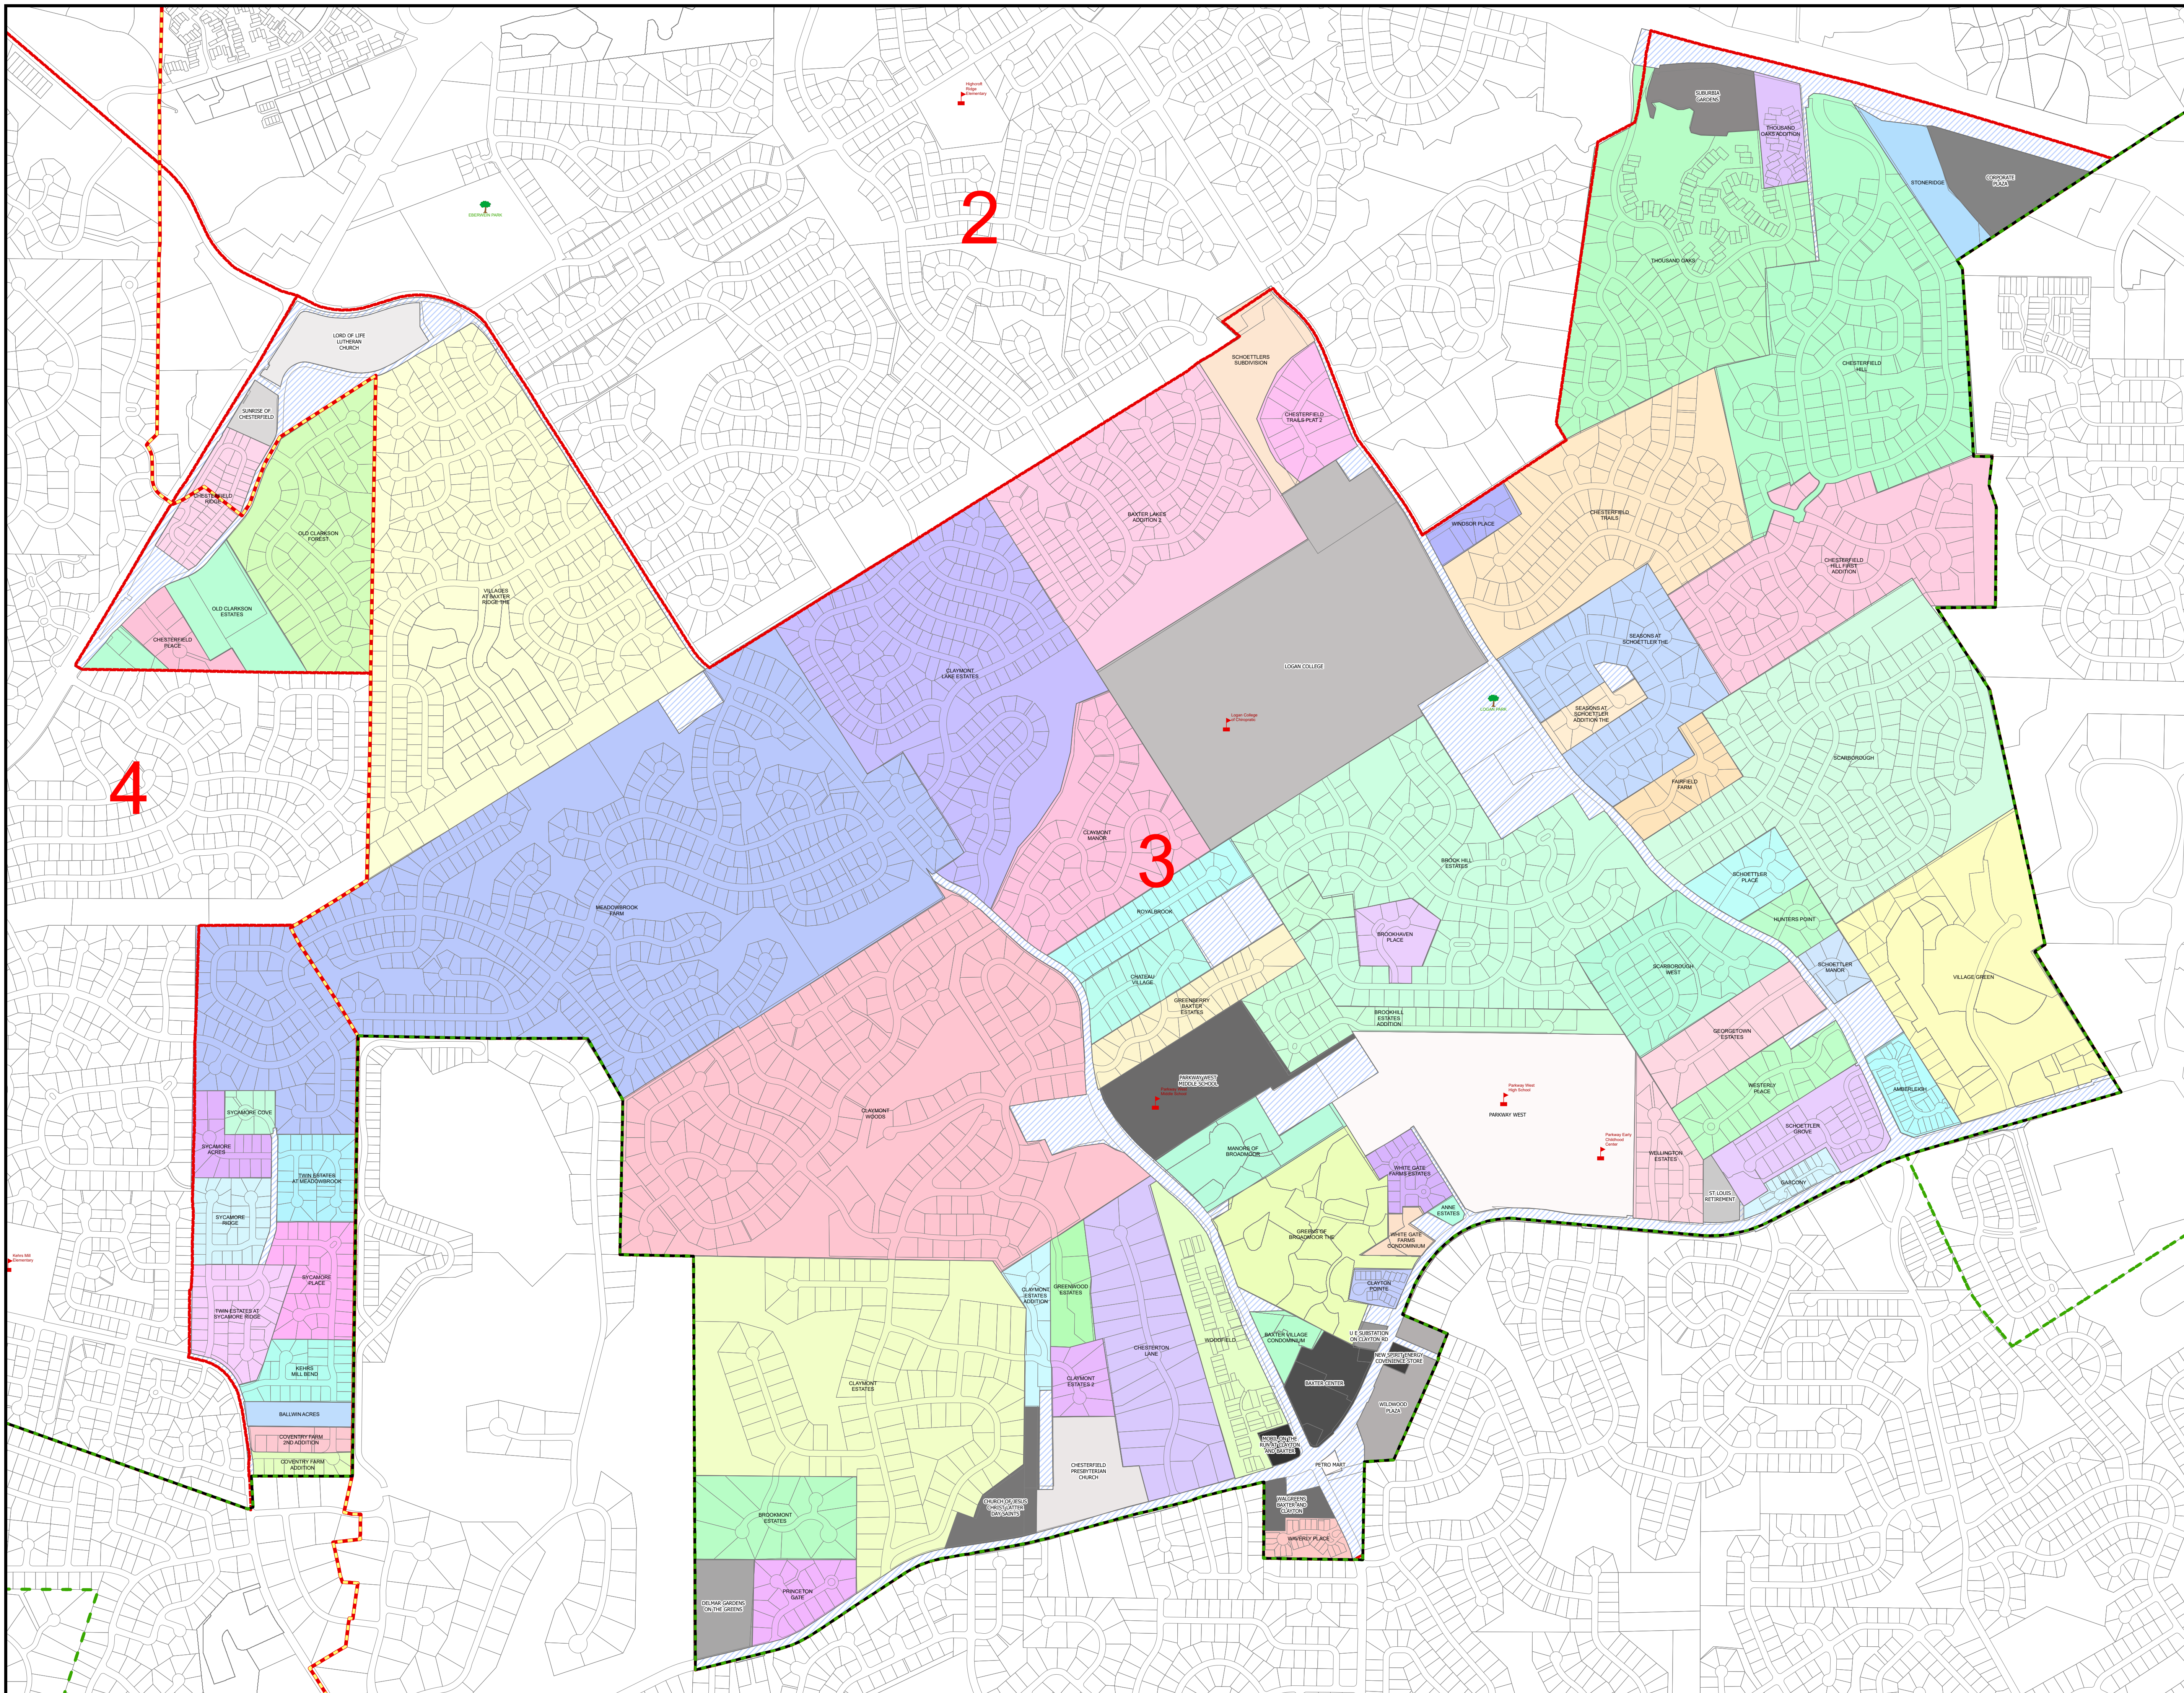

Ward 3 Subdivisions

Legend	
	City Limits Line
	School Dist Line
	Ward Boundary
	Parcels
	Schools
	Park and Recreation Areas
	River
	Residential Subs
	Commercial Subs
	No Subdivision

2

3

4