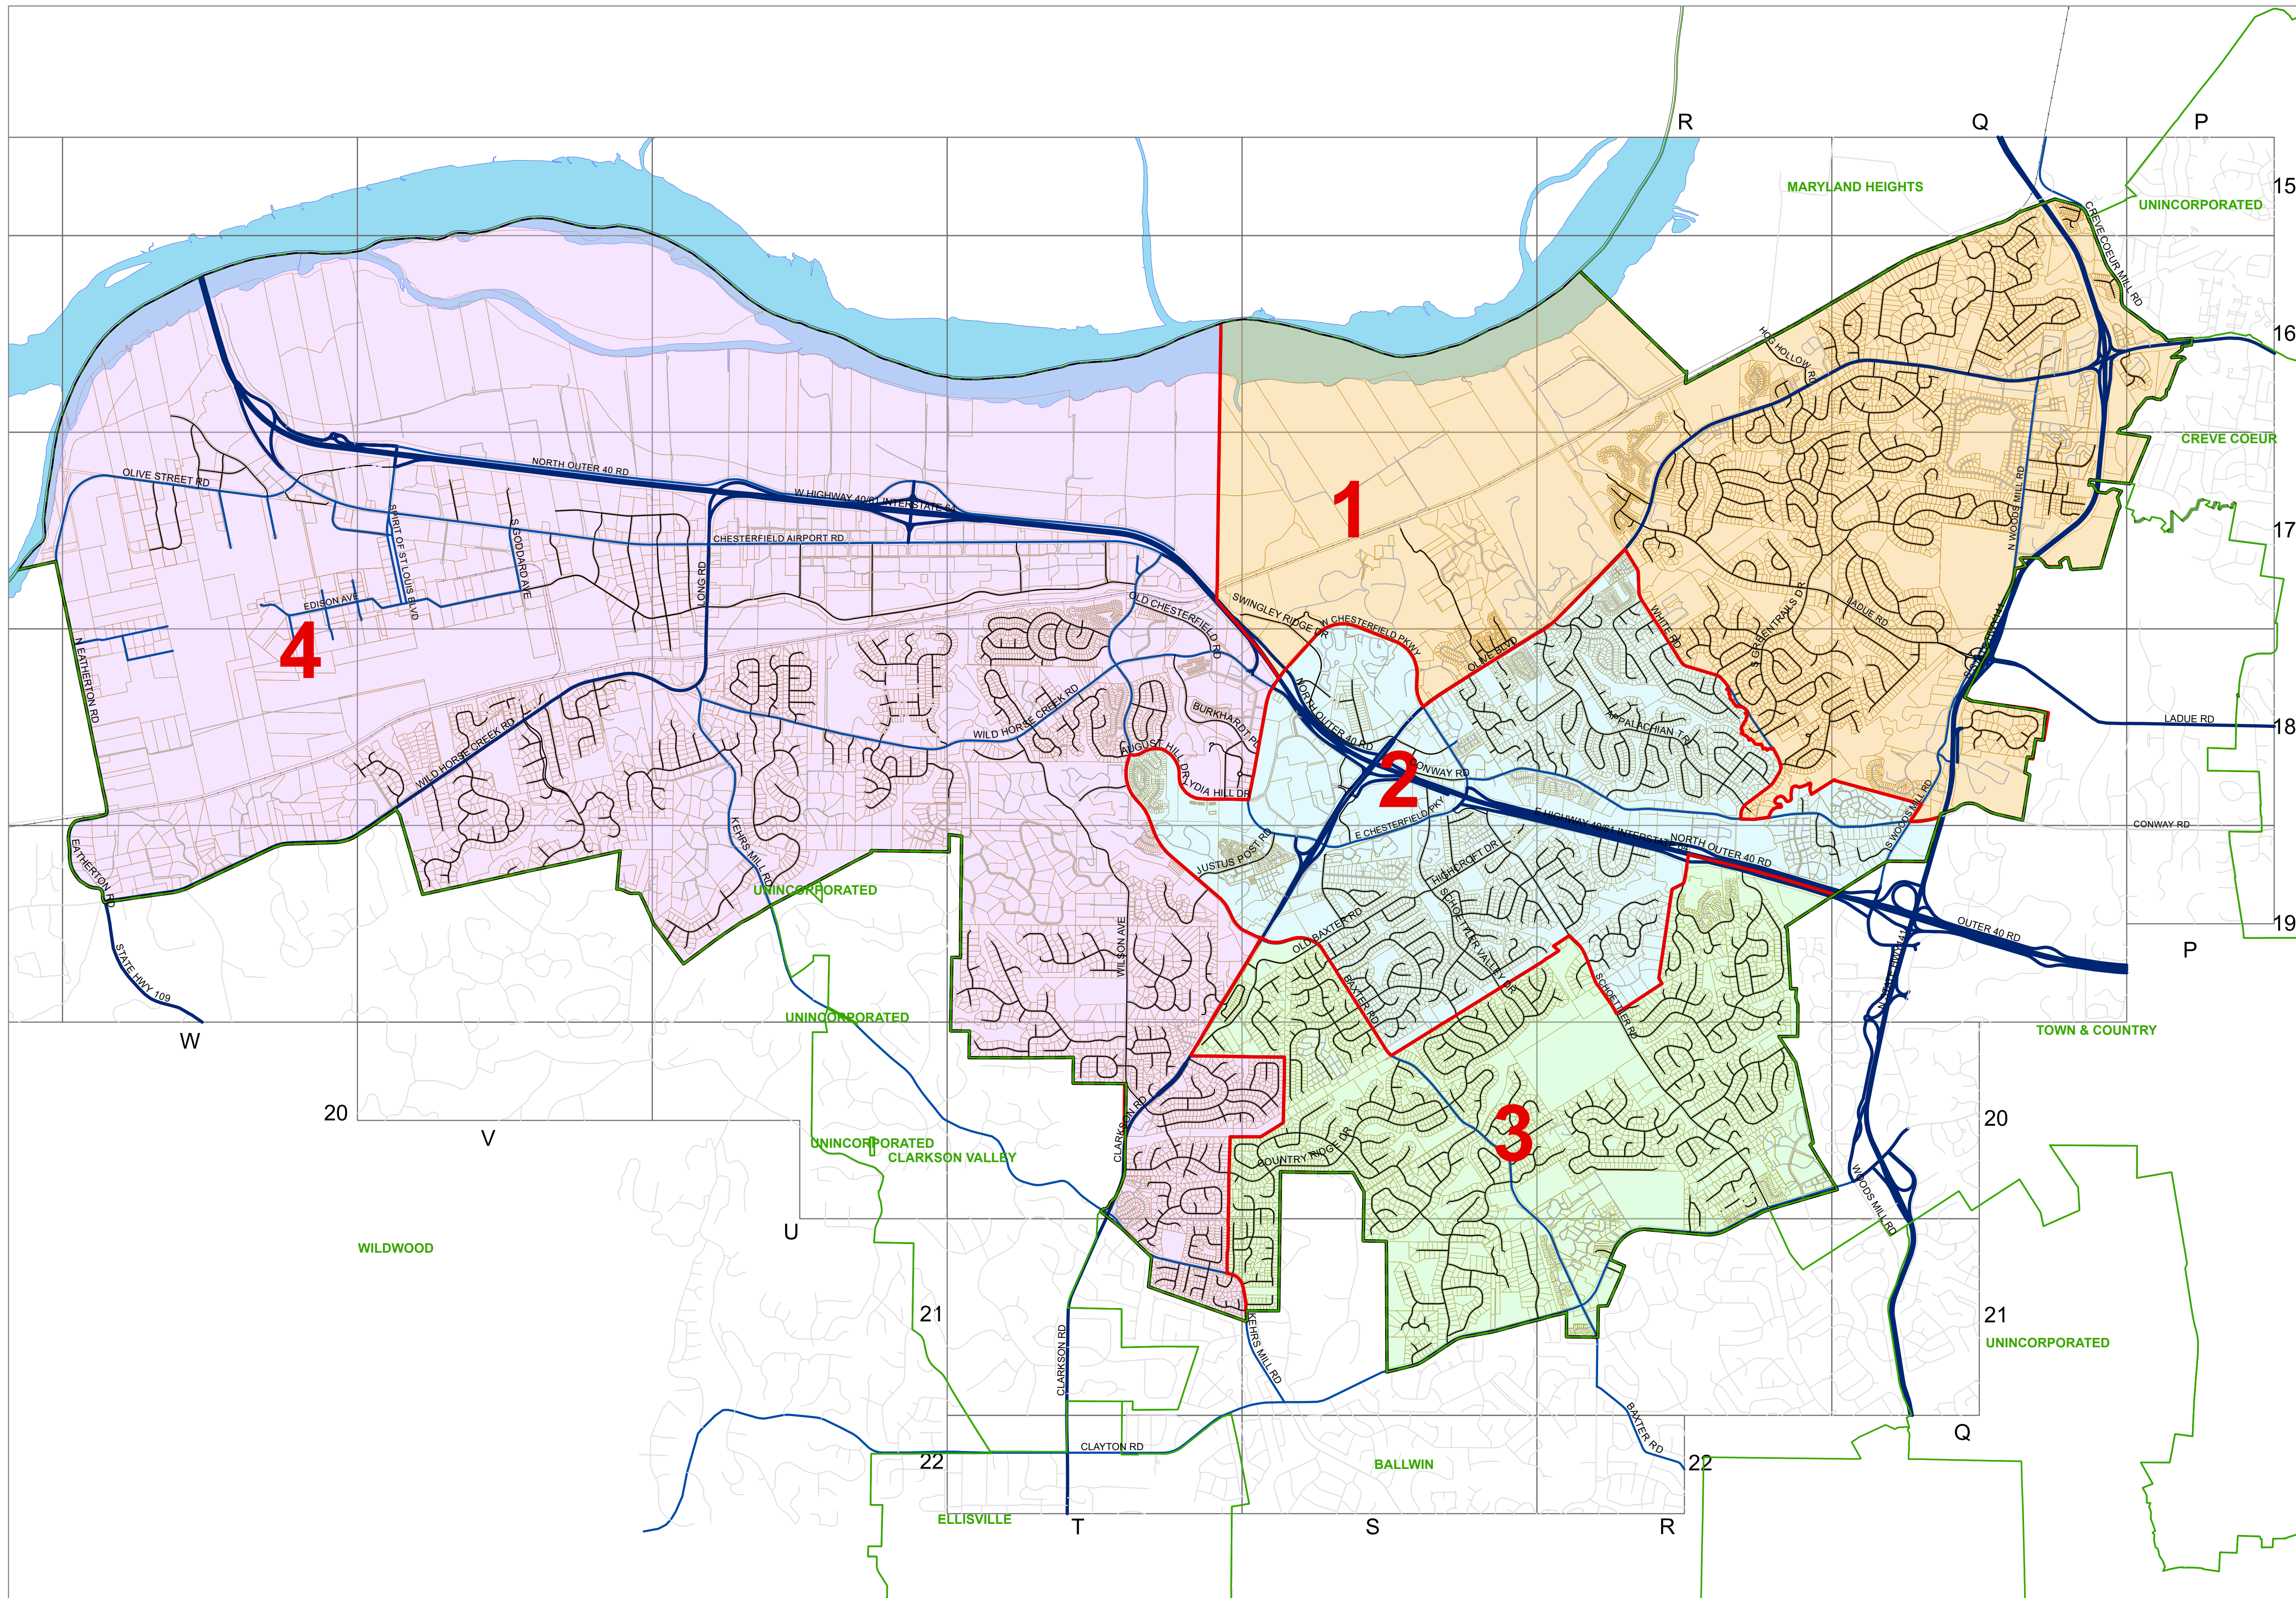

Wards with Streets and Parcels

Roads

Ownership

- MODOT
- St Louis County
- Public (City of Chesterfield)
- Private
- Under Development
- Other (Outside Boundaries)

Ward

- 1
- 2
- 3
- 4

Other

- Chesterfield City Limits
- Neighboring Municipal Boundaries
- Ward Boundary
- Parcels
- Railroads

Road Centerlines - Symbols

Road Class

- Major Arterial
- Minor Arterial
- Index Map Grid

Waterbody

Name

- Missouri River
- Local Government SDE Preliminary Parcels