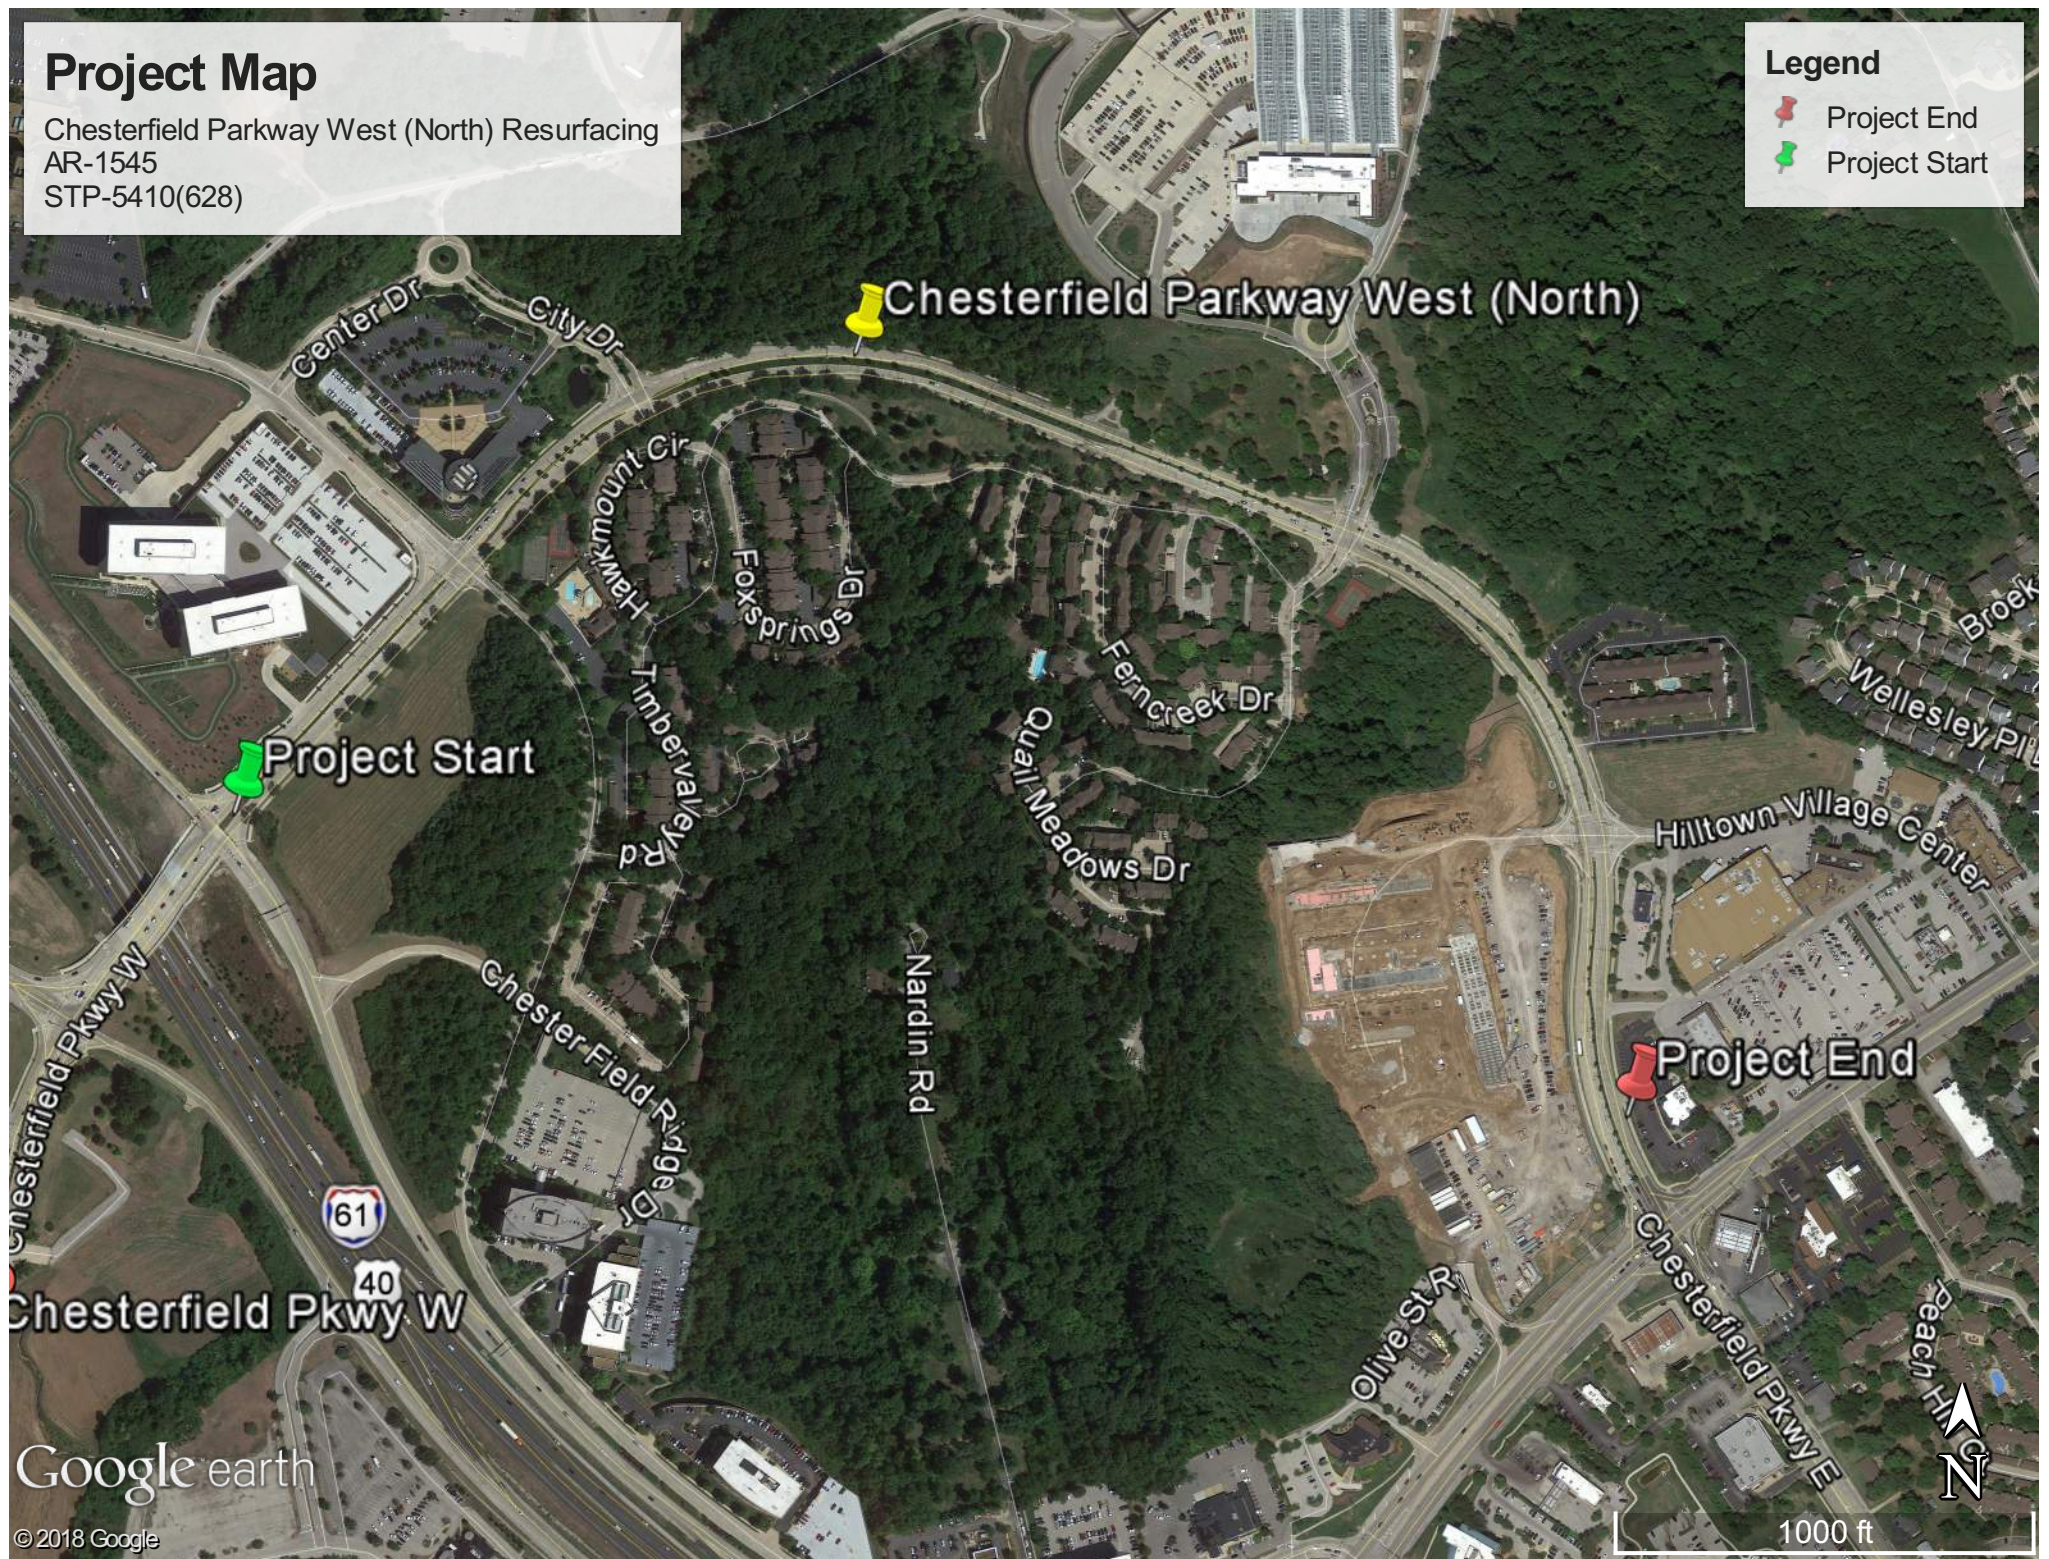

# Project Map

Chesterfield Parkway West (North) Resurfacing  
AR-1545  
STP-5410(628)

## Legend

-  Project End
-  Project Start

 Chesterfield Parkway West (North)

 Project Start

 Project End

Google earth

© 2018 Google

1000 ft